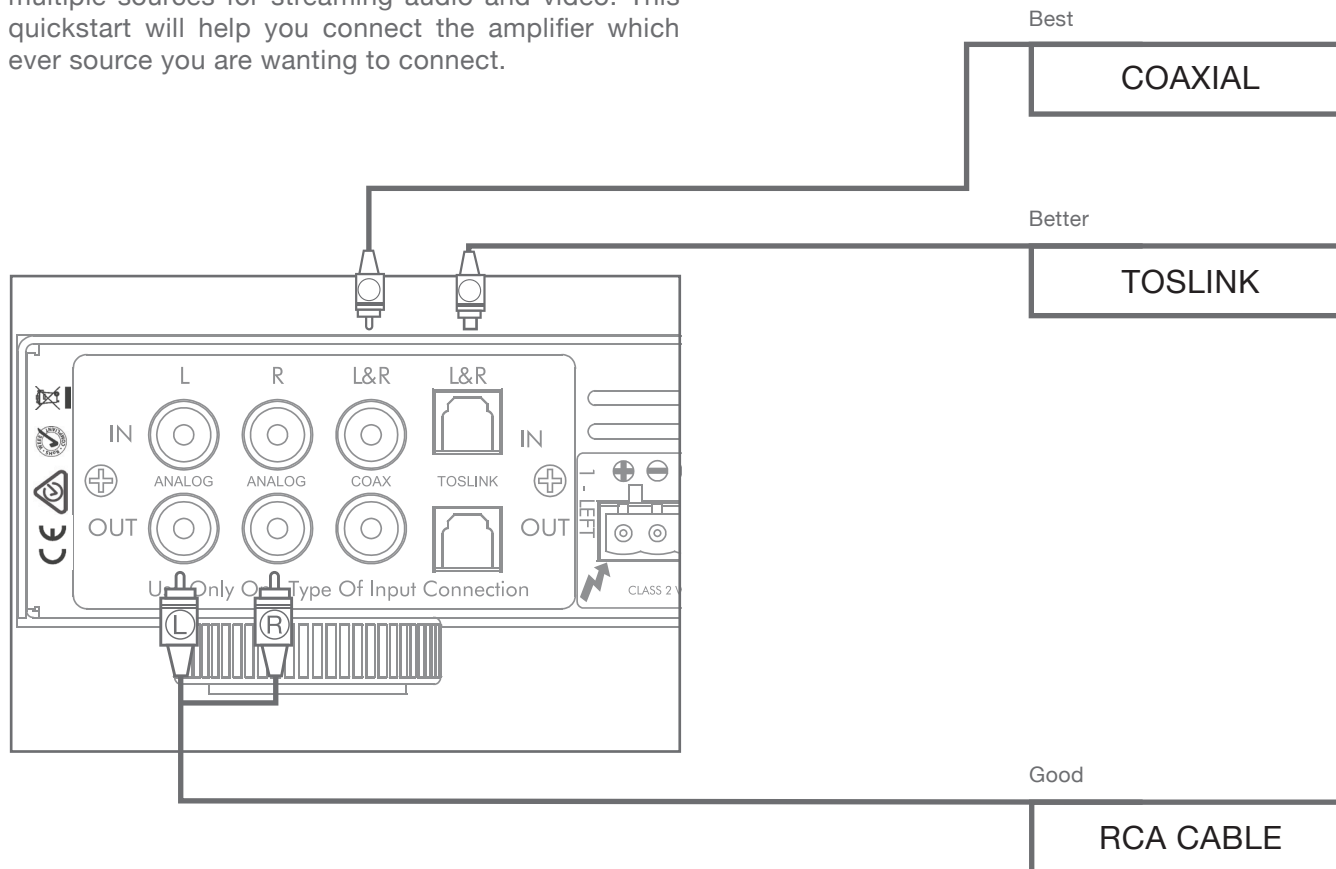

## SR 2-125 Amplifier Connection Diagrams

The SR 2-125 includes input for analog, digital coaxial, and toslink connections. This enables you to use multiple sources for streaming audio and video. This quickstart will help you connect the amplifier which ever source you are wanting to connect.