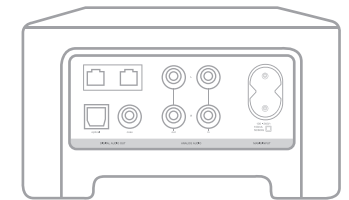

## SR 2-125 Amplifier Connection Diagrams

The SR 2-125 includes input for analog, digital coaxial, and toslink connections. This enables you to use multiple sources for streaming audio and video. This quickstart will help you connect the amplifier which ever source you are wanting to connect.

### Commonly Connected Devices

AC RECEIVER  
(Zone 2)

SONOS

CABLE BOX

AIRPORT EXPRESS  
(Airplay)

©2016 Sonance. All rights reserved.  
Sonance is a registered trademark of Dana Innovations.

Due to continuous product improvement, all features and specifications are subject to change without notice.