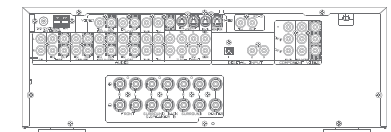

Commonly Connected Devices

AC RECEIVER
(Zone 2)