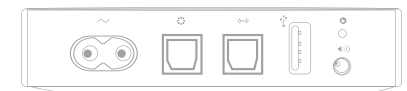

## SR 2-125 Amplifier Connection Diagrams

The SR 2-125 includes input for analog, digital coaxial, and toslink connections. This enables you to use multiple sources for streaming audio and video. This quickstart will help you connect the amplifier which ever source you are wanting to connect.

### Commonly Connected Devices

AC RECEIVER  
(Zone 2)

SONOS

CABLE BOX

AIRPORT EXPRESS  
(Airplay)

©2016 Sonance. All rights reserved.  
Sonance is a registered trademark of Dana Innovations.

Due to continuous product improvement, all features and specifications are subject to change without notice.