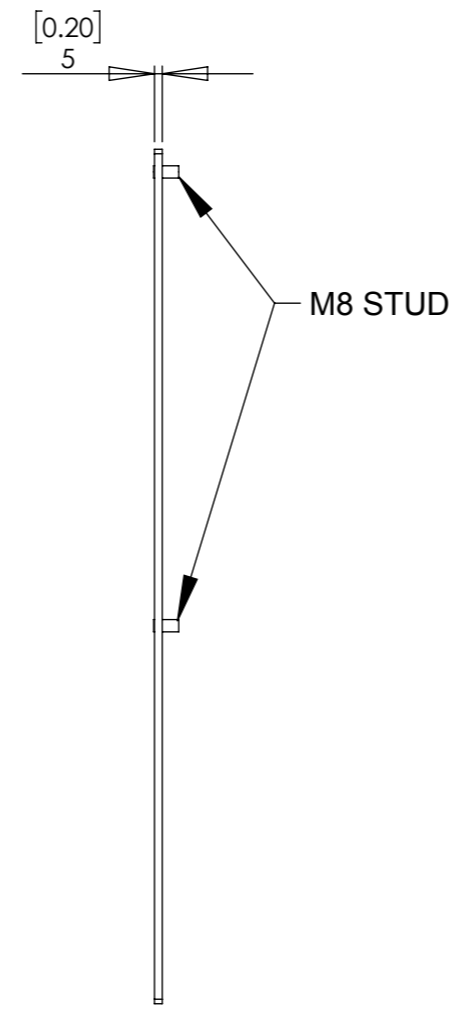

FRONT

REAR

PS40 BRACKET MAXIMUM OFFSET

PSE90 BRACKET MAXIMUM OFFSET (AT 50MM [1.97] INCREMENT)

PS40 BRACKET MINIMUM OFFSET

PSE90 BRACKET MINIMUM OFFSET (AT 50MM [1.97] INCREMENT)