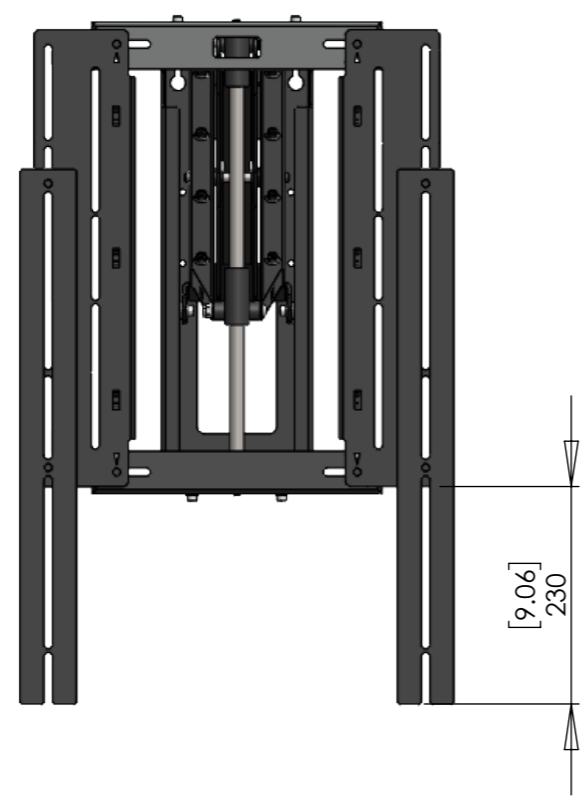

FRONT

REAR

PS40 BRACKET MAXIMUM OFFSET

PSE90 BRACKET MAXIMUM OFFSET (AT 50MM [1.97] INCREMENT)

PS40 BRACKET MINIMUM OFFSET

PSE90 BRACKET MINIMUM OFFSET (AT 50MM [1.97] INCREMENT)