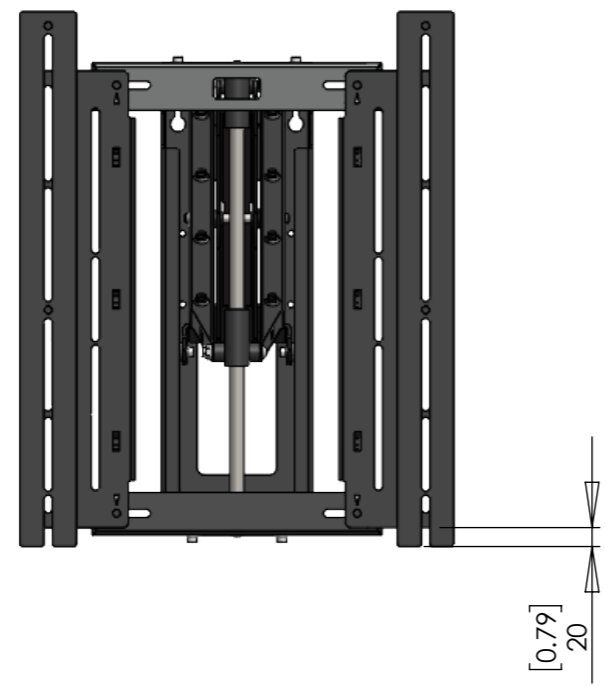

FRONT

REAR

PS40 BRACKET MAXIMUM OFFSET

PSE90 BRACKET MAXIMUM OFFSET (AT 50MM [1.97] INCREMENT)

PS40 BRACKET MINIMUM OFFSET

PSE90 BRACKET MINIMUM OFFSET (AT 50MM [1.97] INCREMENT)