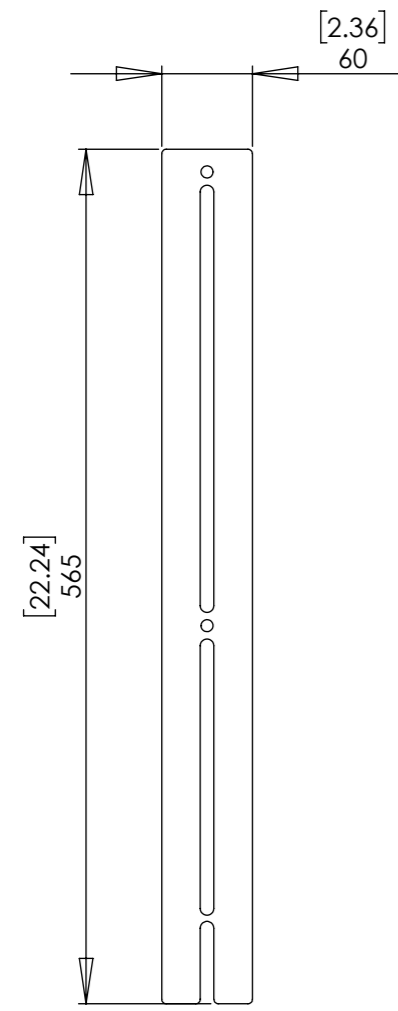

FRONT

REAR

PS40 BRACKET MAXIMUM OFFSET

PSE90 BRACKET MAXIMUM OFFSET (AT 50MM [1.97] INCREMENT)

PS40 BRACKET MINIMUM OFFSET

PSE90 BRACKET MINIMUM OFFSET (AT 50MM [1.97] INCREMENT)