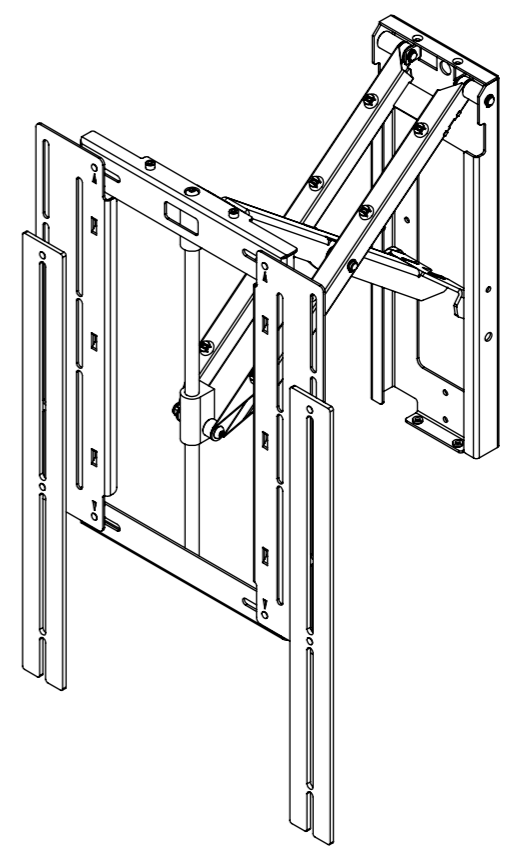

FRONT

REAR

PS40 BRACKET MAXIMUM OFFSET

PSE90 BRACKET MAXIMUM OFFSET (AT 50MM [1.97] INCREMENT)

PS40 BRACKET MINIMUM OFFSET

PSE90 BRACKET MINIMUM OFFSET (AT 50MM [1.97] INCREMENT)