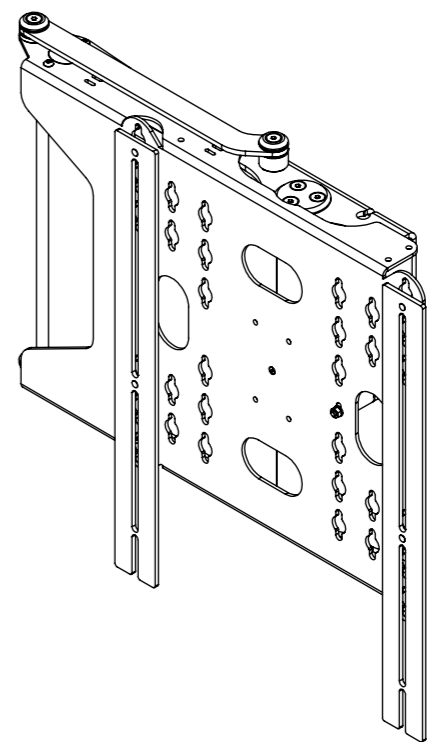

FRONT

REAR

PS40 BRACKET MAXIMUM OFFSET

PSE90 BRACKET MAXIMUM OFFSET (AT 50MM [1.97] INCREMENT)

PS40 BRACKET MINIMUM OFFSET

PSE90 BRACKET MINIMUM OFFSET (AT 50MM [1.97] INCREMENT)