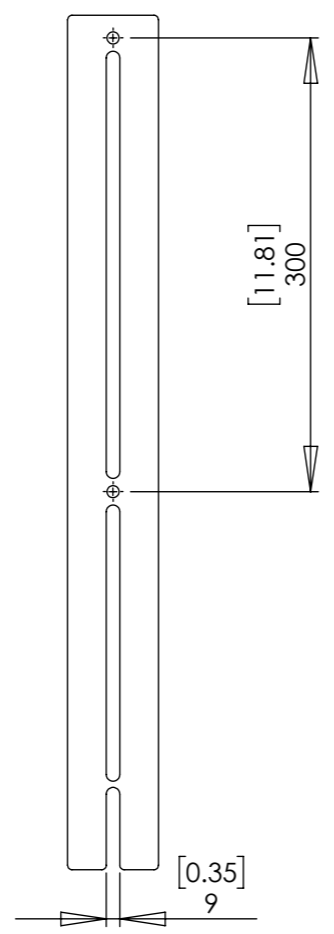

FRONT

REAR

PS40 BRACKET MAXIMUM OFFSET

PSE90 BRACKET MAXIMUM OFFSET (AT 50MM [1.97] INCREMENT)

PS40 BRACKET MINIMUM OFFSET

PSE90 BRACKET MINIMUM OFFSET (AT 50MM [1.97] INCREMENT)