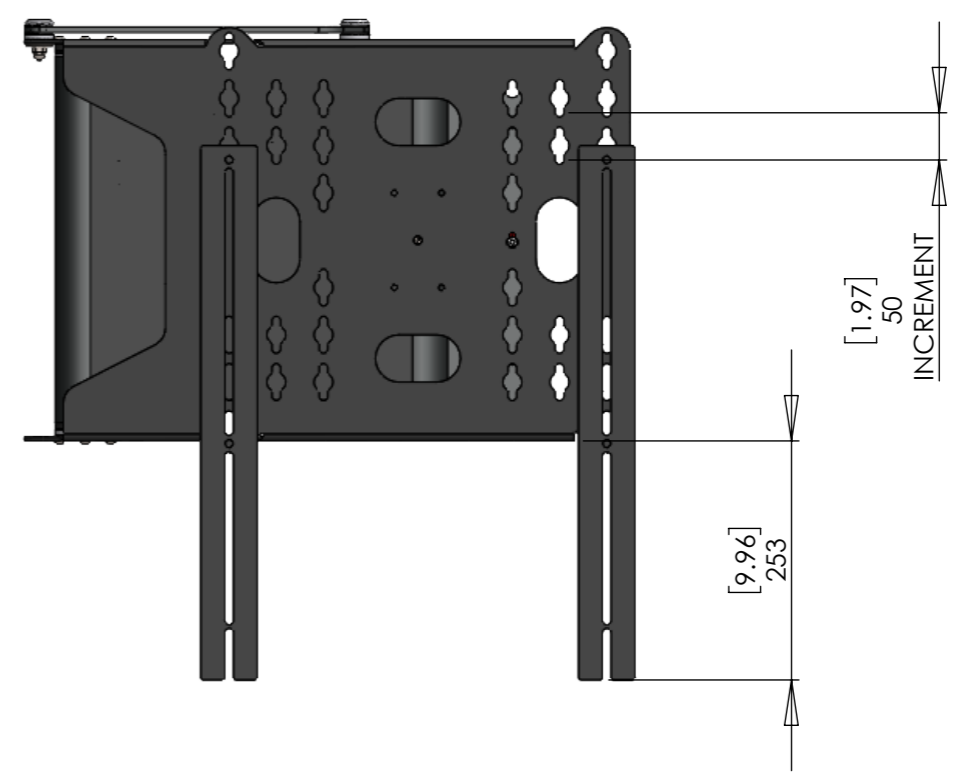

FRONT

REAR

PS40 BRACKET MAXIMUM OFFSET

PSE90 BRACKET MAXIMUM OFFSET (AT 50MM [1.97] INCREMENT)

PS40 BRACKET MINIMUM OFFSET

PSE90 BRACKET MINIMUM OFFSET (AT 50MM [1.97] INCREMENT)