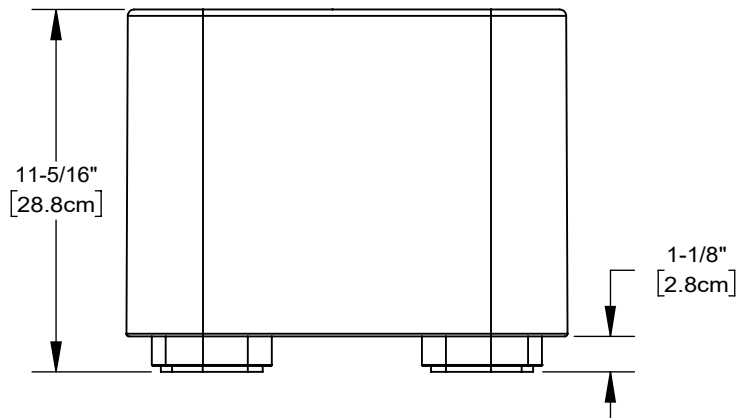

Top view

Front view

Wireway for speaker input

Bottom view

v1.0

TRIAD
 15835 NE CAMERON BLVD
 PORTLAND, OR 97230
www.triadaudio.com
 503-256-2600

Garden Array 10 Sub Foot Kit

Copyright ©2018, Control4 Corporation. All rights reserved. Control4, the Control4 logo, the 4-ball logo, Triad, and the Triad logo, are registered trademarks or trademarks of Control4 Corporation or its subsidiaries in the United States and/or other countries. All other names and brands may be claimed as the property of their respective owners. All specifications subject to change without notice