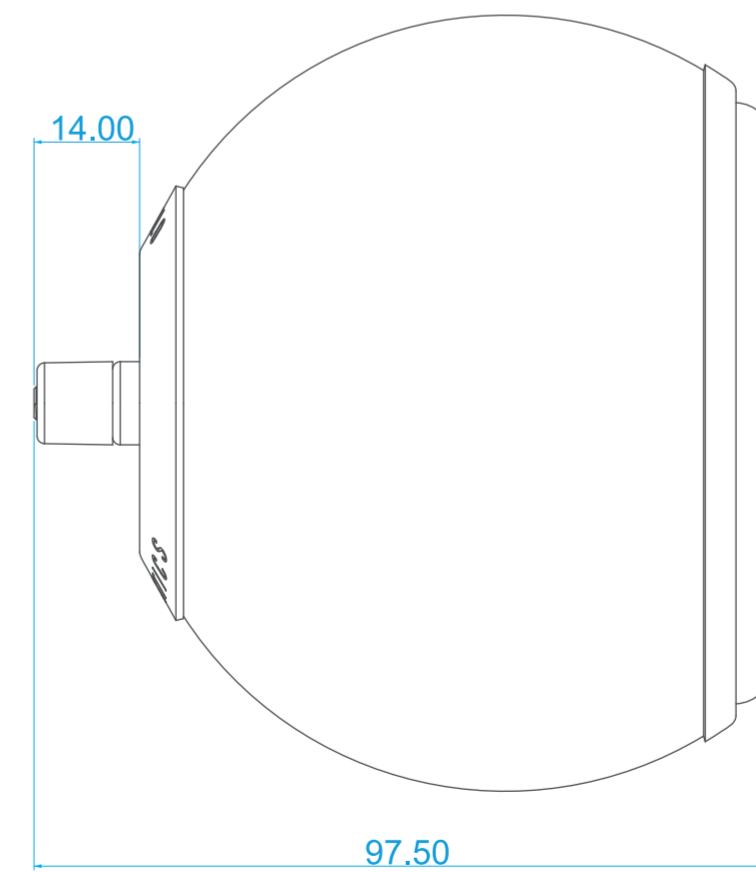

PRODUCT	MICROSE
VERSION	1.0
DRAWN BY	SB
LOCATION	LANARK, SCOTLAND
DATE	16/02/17
APPROVED BY	DB

STATUS - PRODUCTION

QUESTIONS?

CONTACT - STUDIO@GALLOACOUSTICS.COM