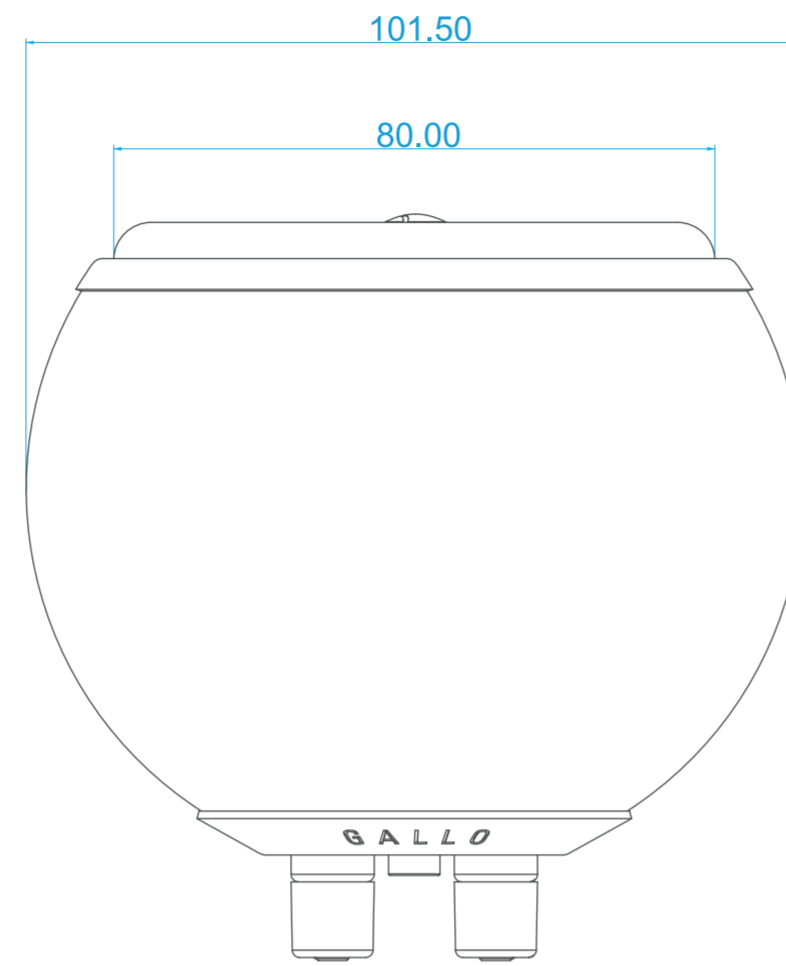

PRODUCT	MICROSE
VERSION	1.0
DRAWN BY	SB
LOCATION	LANARK, SCOTLAND
DATE	16/02/17
APPROVED BY	DB

STATUS - PRODUCTION

QUESTIONS?

CONTACT - STUDIO@GALLOACOUSTICS.COM