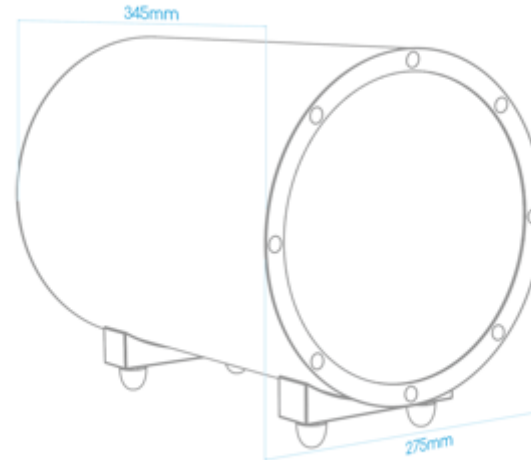

TR-3D Subwoofer

SPECIFICATIONS

In-room frequency response	18Hz – 180Hz +/- 3db
Digital power amp	300 Watts RMS, 600 Watts max.
Phase	0/180 switch
Low pass	50 to 180Hz, continuously variable with LFE by-pass switch
High pass	100Hz fixed, 1st order on high-level output
Bass EQ	0, +3dB, +6dB 25 Hz center frequency
Power	Auto/On/Off: toggle Switch
Dimensions:	275mm (W) x 305mm (H) x 345mm (D)
Enclosure type	Hardened steel with S2 Bass loading
Connections	2 female RCA phono inputs and 2 female RCA phono outputs (pass-thru) 5-way gold plated binding posts
Woofers	10" long throw ceramic coated aluminum
Warranty	2 Years Parts and Labour