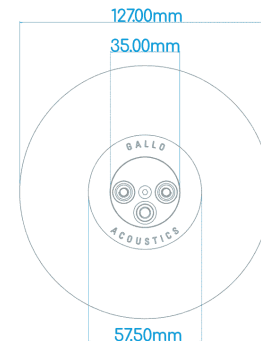

Frequency Response:	100Hz to 22Khz
On wall or floor stand	120Hz to 22Khz
On Tabletop	85dB/w 2,83 X (1M)
Sensitivity:	4 Ohms
Nominal Impedance:	125 Wats
Power Handling:	91,5 cm
Height on Floor Stand	3"wide-dispersion flat diaphragm
Driver:	None
Crossover	4" Sphere
Dimensions:	737 gr
Weight:	Aluminium Hoeycomb Sandwich
Cone Material:	Mild Steel / Stainless Steel
Enclosure Material:	5 Years Parts and Labour
Warranty:	

A'Diva

SPECIFICATIONS

Frequency Response:	
On wall	76Hz to 20Khz
On floor stand	95Hz to 20Khz
Sensitivity:	88 dB/w
Nominal Impedance:	8 Ohms
Power Handling:	
Full range	50 Watts
Crossover	100 Watts
Height on Floor Stand	37"
Driver:	3" full range
Crossover	None
Dimensions:	5" Sphere
Weight:	1.6kg
Cone Material:	Mical Polypropylene Compound
Enclosure Material:	Mild Steel
Warranty:	5 Years Parts and Labour

A'Diva SE

SPECIFICATIONS

Frequency Response:	
On wall	20Hz to 20Khz
On floor stand	100Hz to 20Khz
Sensitivity:	88 dB/w 2,8 X (1M)
Nominal Impedance:	4 Ohms
Power Handling:	
Full range	60 Watts
Crossover	125 Watts
Height on Floor Stand	94 cm
Driver:	3"wide-dispersion flat diaphragm
Crossover	None
Dimensions:	5" Sphere
Weight:	963 gr
Cone Material:	Aluminium Honeycomb Sandwich
Enclosure Material:	Mild Steel
Warranty:	5 Years Parts and Labour