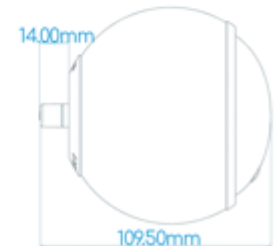

Power Handling:

Height on Floor Stand

Driver:

Crossover

Dimensions:

Weight:

Cone Material:

Enclosure Material:

Frequency Response:	100Hz to 22Khz
On wall or floor stand	120Hz to 22Khz
On Tabletop	85dB/w 2,83 X (1M)
Sensitivity:	4 Ohms
Nominal Impedance:	125 Wats
Power Handling:	91,5 cm
Height on Floor Stand	3"wide-dispersion flat diaphragm
Driver:	None
Crossover	4" Sphere
Dimensions:	737 gr
Weight:	Aluminium Hoeycomb Sandwich
Cone Material:	Mild Steel / Stainless Steel
Enclosure Material:	5 Years Parts and Labour
Warranty:	

A'Diva

SPECIFICATIONS

Frequency Response:	
On wall	76Hz to 20Khz
On floor stand	95Hz to 20Khz
Sensitivity:	88 dB/w
Nominal Impedance:	8 Ohms
Power Handling:	
Full range	50 Watts
Crossover	100 Watts
Height on Floor Stand	37"
Driver:	3" full range
Crossover	None
Dimensions:	5" Sphere
Weight:	1.6kg
Cone Material:	Mical Polypropylene Compound
Enclosure Material:	Mild Steel
Warranty:	5 Years Parts and Labour

A'Diva SE

SPECIFICATIONS

Frequency Response:	
On wall	20Hz to 20Khz
On floor stand	100Hz to 20Khz
Sensitivity:	88 dB/w 2,8 X (1M)
Nominal Impedance:	4 Ohms
Power Handling:	
Full range	60 Watts
Crossover	125 Watts
Height on Floor Stand	94 cm
Driver:	3"wide-dispersion flat diaphragm
Crossover	None
Dimensions:	5" Sphere
Weight:	963 gr
Cone Material:	Aluminium Honeycomb Sandwich
Enclosure Material:	Mild Steel
Warranty:	5 Years Parts and Labour