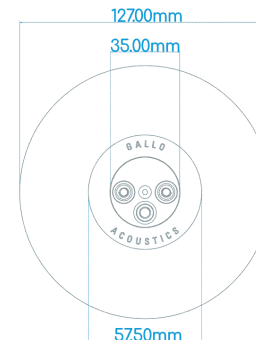

Frequency Response:	100Hz to 22Khz
On wall or floor stand	120Hz to 22Khz
On Tabletop	85dB/w 2,83 X (1M)
Sensitivity:	4 Ohms
Nominal Impedance:	125 Wats
Power Handling:	91,5 cm
Height on Floor Stand	3"wide-dispersion flat diaphragm
Driver:	None
Crossover	4" Sphere
Dimensions:	737 gr
Weight:	Aluminium Hoeycomb Sandwich
Cone Material:	Mild Steel / Stainless Steel
Enclosure Material:	5 Years Parts and Labour
Warranty:	

A'Diva

SPECIFICATIONS

Frequency Response:	
On wall	76Hz to 20Khz
On floor stand	95Hz to 20Khz
Sensitivity:	88 dB/w
Nominal Impedance:	8 Ohms
Power Handling:	
Full range	50 Watts
Crossover	100 Watts
Height on Floor Stand	37"
Driver:	3" full range
Crossover	None
Dimensions:	5" Sphere
Weight:	1.6kg
Cone Material:	Mical Polypropylene Compound
Enclosure Material:	Mild Steel
Warranty:	5 Years Parts and Labour

A'Diva SE

SPECIFICATIONS

Frequency Response:	
On wall	20Hz to 20Khz
On floor stand	100Hz to 20Khz
Sensitivity:	88 dB/w 2,8 X (1M)
Nominal Impedance:	4 Ohms
Power Handling:	
Full range	60 Watts
Crossover	125 Watts
Height on Floor Stand	94 cm
Driver:	3"wide-dispersion flat diaphragm
Crossover	None
Dimensions:	5" Sphere
Weight:	963 gr
Cone Material:	Aluminium Honeycomb Sandwich
Enclosure Material:	Mild Steel
Warranty:	5 Years Parts and Labour