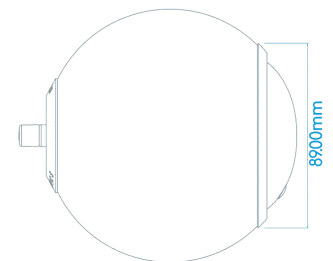

Frequency Response:	100Hz to 22Khz
On wall or floor stand	120Hz to 22Khz
On Tabletop	85dB/w 2,83 X (1M)
Sensitivity:	4 Ohms
Nominal Impedance:	125 Wats
Power Handling:	91,5 cm
Height on Floor Stand	3"wide-dispersion flat diaphragm
Driver:	None
Crossover	4" Sphere
Dimensions:	737 gr
Weight:	Aluminium Hoeycomb Sandwich
Cone Material:	Mild Steel / Stainless Steel
Enclosure Material:	5 Years Parts and Labour
Warranty:	

A'Diva

SPECIFICATIONS

Frequency Response:	
On wall	76Hz to 20Khz
On floor stand	95Hz to 20Khz
Sensitivity:	88 dB/w
Nominal Impedance:	8 Ohms
Power Handling:	
Full range	50 Watts
Crossover	100 Watts
Height on Floor Stand	37"
Driver:	3" full range
Crossover	None
Dimensions:	5" Sphere
Weight:	1.6kg
Cone Material:	Mical Polypropylene Compound
Enclosure Material:	Mild Steel
Warranty:	5 Years Parts and Labour

A'Diva SE

SPECIFICATIONS

Frequency Response:	
On wall	20Hz to 20Khz
On floor stand	100Hz to 20Khz
Sensitivity:	88 dB/w 2,8 X (1M)
Nominal Impedance:	4 Ohms
Power Handling:	
Full range	60 Watts
Crossover	125 Watts
Height on Floor Stand	94 cm
Driver:	3"wide-dispersion flat diaphragm
Crossover	None
Dimensions:	5" Sphere
Weight:	963 gr
Cone Material:	Aluminium Honeycomb Sandwich
Enclosure Material:	Mild Steel
Warranty:	5 Years Parts and Labour