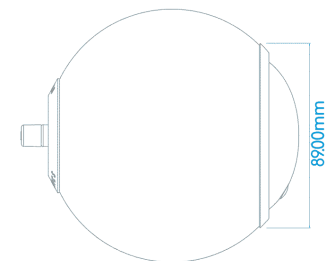

Frequency Response:	100Hz to 22Khz
On wall or floor stand	120Hz to 22Khz
On Tabletop	85dB/w 2,83 X (1M)
Sensitivity:	4 Ohms
Nominal Impedance:	125 Wats
Power Handling:	91,5 cm
Height on Floor Stand	3"wide-dispersion flat diaphragm
Driver:	None
Crossover	4" Sphere
Dimensions:	737 gr
Weight:	Aluminium Hoeycomb Sandwich
Cone Material:	Mild Steel / Stainless Steel
Enclosure Material:	5 Years Parts and Labour
Warranty:	

A'Diva

SPECIFICATIONS

Frequency Response:	
On wall	76Hz to 20Khz
On floor stand	95Hz to 20Khz
Sensitivity:	88 dB/w
Nominal Impedance:	8 Ohms
Power Handling:	
Full range	50 Watts
Crossover	100 Watts
Height on Floor Stand	37"
Driver:	3" full range
Crossover	None
Dimensions:	5" Sphere
Weight:	1.6kg
Cone Material:	Mical Polypropylene Compound
Enclosure Material:	Mild Steel
Warranty:	5 Years Parts and Labour

A'Diva SE

SPECIFICATIONS

Frequency Response:	
On wall	20Hz to 20Khz
On floor stand	100Hz to 20Khz
Sensitivity:	88 dB/w 2,8 X (1M)
Nominal Impedance:	4 Ohms
Power Handling:	
Full range	60 Watts
Crossover	125 Watts
Height on Floor Stand	94 cm
Driver:	3"wide-dispersion flat diaphragm
Crossover	None
Dimensions:	5" Sphere
Weight:	963 gr
Cone Material:	Aluminium Honeycomb Sandwich
Enclosure Material:	Mild Steel
Warranty:	5 Years Parts and Labour