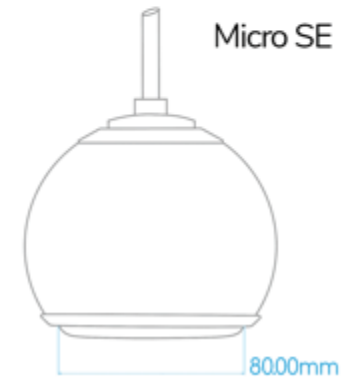

A'Diva SE

SPECIFICATIONS

Frequency Response:	
On wall	20Hz to 20Khz
On floor stand	100Hz to 20Khz
Sensitivity:	88 dB/w 2,8 X (1M)
Nominal Impedance:	4 Ohms
Power Handling:	
Full range	60 Watts
Crossover	125 Watts
Height on Floor Stand	94 cm
Driver:	3"wide-dispersion flat diaphragm
Crossover	None
Dimensions:	5" Sphere
Weight:	963 gr
Cone Material:	Aluminium Honeycomb Sandwich
Enclosure Material:	Mild Steel
Warranty:	5 Years Parts and Labour

Micro

Micro SE

A'Diva

A'Diva SE

SPECIFICATIONS

Droplet:

Micro 1175 gr

Mirco SE 1175 gr

A'Diva 1485 gr

A'Diva SE : 1485 gr

Strada2

SPECIFICATIONS

Frequency Response	68Hz to 20kHz +/- 3db (in room with boundary reinforcement, speakers within 1 foot of wall)
Sensitivity	90 dB/1 Watt/1 meter
Nominal Impedance	8 Ohms
Power Handling	150 Watts RMS unclipped music power. Minimum suggested power 10 Watts RMS.
Finishes	Brushed stainless steel spheres with a black frame.
Tweeter	Patented CDT3 (Cylindrical Diaphragm Transducer) sporting 180° horizontal dispersion from 6kHz to above 20kHz.
Woofers	Two 4" dynamic hyperbolic carbon fibre drivers optimised to integrate seamlessly with the CDT3 tweeter without the need for a crossover.
Crossovers	None
Enclosure Type	Sealed with Auxiliary Bass Cavity Supplementation and Patented S2 loading.
Dimensions	127mm (W) x 343mm (H) x 191mm (D)
Weight	5.2kg
Connections	5 way gold plated binding posts.
Enclosure Material	Powder coated cast aluminium chassis with brushed stainless steel spheres and powder coated stainless steel grilles.
Warranty	5 Years Parts and Labour