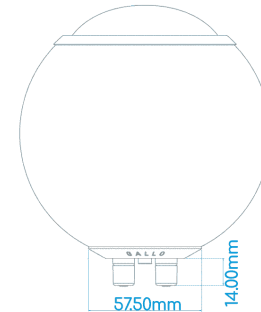

Frequency Response:	100Hz to 22Khz
On wall or floor stand	120Hz to 22Khz
On Tabletop	85dB/w 2,83 X (1M)
Sensitivity:	4 Ohms
Nominal Impedance:	125 Wats
Power Handling:	91,5 cm
Height on Floor Stand	3"wide-dispersion flat diaphragm
Driver:	None
Crossover	4" Sphere
Dimensions:	737 gr
Weight:	Aluminium Hoeycomb Sandwich
Cone Material:	Mild Steel / Stainless Steel
Enclosure Material:	5 Years Parts and Labour
Warranty:	

A'Diva

SPECIFICATIONS

Frequency Response:	
On wall	76Hz to 20Khz
On floor stand	95Hz to 20Khz
Sensitivity:	88 dB/w
Nominal Impedance:	8 Ohms
Power Handling:	
Full range	50 Watts
Crossover	100 Watts
Height on Floor Stand	37"
Driver:	3" full range
Crossover	None
Dimensions:	5" Sphere
Weight:	1.6kg
Cone Material:	Mical Polypropylene Compound
Enclosure Material:	Mild Steel
Warranty:	5 Years Parts and Labour

A'Diva SE

SPECIFICATIONS

Frequency Response:	
On wall	20Hz to 20Khz
On floor stand	100Hz to 20Khz
Sensitivity:	88 dB/w 2,8 X (1M)
Nominal Impedance:	4 Ohms
Power Handling:	
Full range	60 Watts
Crossover	125 Watts
Height on Floor Stand	94 cm
Driver:	3"wide-dispersion flat diaphragm
Crossover	None
Dimensions:	5" Sphere
Weight:	963 gr
Cone Material:	Aluminium Honeycomb Sandwich
Enclosure Material:	Mild Steel
Warranty:	5 Years Parts and Labour