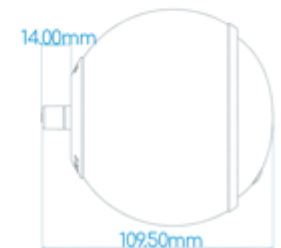

SPECIFICATIONS

Frequency Response:

On wall, ceiling or floor stand

On Tabletop

Sensitivity:

Nominal Impedance:

Power Handling:

Height on Floor Stand

Driver:

Crossover

Dimensions:

Weight:

Cone Material:

Enclosure Material:

Warranty:

100Hz to 18Khz

120Hz to 18Khz

889dB/w 2,8 X (1M)

8 Ohms

100 Wats

94 cm

3 "full range

None

4" Sphere

963 gr

Mical Polyprohylene Compound

Mild Steel

5 Years Parts and Labour