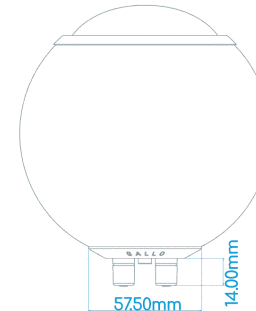

Frequency Response:	100Hz to 22Khz
On wall or floor stand	120Hz to 22Khz
On Tabletop	85dB/w 2,83 X (1M)
Sensitivity:	4 Ohms
Nominal Impedance:	125 Wats
Power Handling:	91,5 cm
Height on Floor Stand	3"wide-dispersion flat diaphragm
Driver:	None
Crossover	4" Sphere
Dimensions:	737 gr
Weight:	Aluminium Hoeycomb Sandwich
Cone Material:	Mild Steel / Stainless Steel
Enclosure Material:	5 Years Parts and Labour
Warranty:	

A'Diva

SPECIFICATIONS

Frequency Response:	
On wall	76Hz to 20Khz
On floor stand	95Hz to 20Khz
Sensitivity:	88 dB/w
Nominal Impedance:	8 Ohms
Power Handling:	
Full range	50 Watts
Crossover	100 Watts
Height on Floor Stand	37"
Driver:	3" full range
Crossover	None
Dimensions:	5" Sphere
Weight:	1.6kg
Cone Material:	Mical Polypropylene Compound
Enclosure Material:	Mild Steel
Warranty:	5 Years Parts and Labour

A'Diva SE

SPECIFICATIONS

Frequency Response:	
On wall	20Hz to 20Khz
On floor stand	100Hz to 20Khz
Sensitivity:	88 dB/w 2,8 X (1M)
Nominal Impedance:	4 Ohms
Power Handling:	
Full range	60 Watts
Crossover	125 Watts
Height on Floor Stand	94 cm
Driver:	3"wide-dispersion flat diaphragm
Crossover	None
Dimensions:	5" Sphere
Weight:	963 gr
Cone Material:	Aluminium Honeycomb Sandwich
Enclosure Material:	Mild Steel
Warranty:	5 Years Parts and Labour