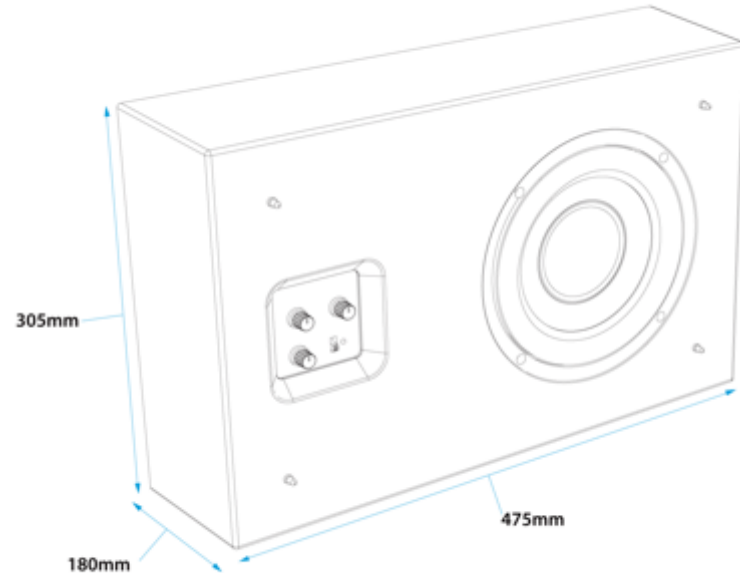

A'Diva SE

SPECIFICATIONS

Frequency Response:	
On wall	20Hz to 20Khz
On floor stand	100Hz to 20Khz
Sensitivity:	88 dB/w 2,8 X (1M)
Nominal Impedance:	4 Ohms
Power Handling:	
Full range	60 Watts
Crossover	125 Watts
Height on Floor Stand	94 cm
Driver:	3"wide-dispersion flat diaphragm
Crossover	None
Dimensions:	5" Sphere
Weight:	963 gr
Cone Material:	Aluminium Honeycomb Sandwich
Enclosure Material:	Mild Steel
Warranty:	5 Years Parts and Labour

A'Diva 1485 gr

A'Diva SE : 1485 gr

Strada2

SPECIFICATIONS

Frequency Response	68Hz to 20kHz +/- 3db (in room with boundary reinforcement, speakers within 1 foot of wall)
Sensitivity	90 dB/1 Watt/1 meter
Nominal Impedance	8 Ohms
Power Handling	150 Watts RMS unclipped music power. Minimum suggested power 10 Watts RMS.
Finishes	Brushed stainless steel spheres with a black frame.
Tweeter	Patented CDT3 (Cylindrical Diaphragm Transducer) sporting 180° horizontal dispersion from 6kHz to above 20kHz.
Woofers	Two 4" dynamic hyperbolic carbon fibre drivers optimised to integrate seamlessly with the CDT3 tweeter without the need for a crossover.
Crossovers	None
Enclosure Type	Sealed with Auxiliary Bass Cavity Supplementation and Patented S2 loading.
Dimensions	127mm (W) x 343mm (H) x 191mm (D)
Weight	5.2kg
Connections	5 way gold plated binding posts.
Enclosure Material	Powder coated cast aluminium chassis with brushed stainless steel spheres and powder coated stainless steel grilles.
Warranty	5 Years Parts and Labour

Profilesub

SPECIFICATIONS

Frequency Response	32Hz – 220Hz +/- 3db
Digital Power Amp	150 Watts
Woofer	8" woofer with PP cone and NBR surround
Phase	0 – 180° continuously variable
Active low pass filter	50 to 180Hz, continuously variable
Power	Auto/On/Off: toggle switch
Dimensions	475mm (W) x 305mm (H) x 180mm (D)
Weight	10.5kg
Enclosure Material	MDF (Medium Density Fibreboard)
Connectors	2 female RCA phono inputs
Warranty	2 Years Parts and Labour