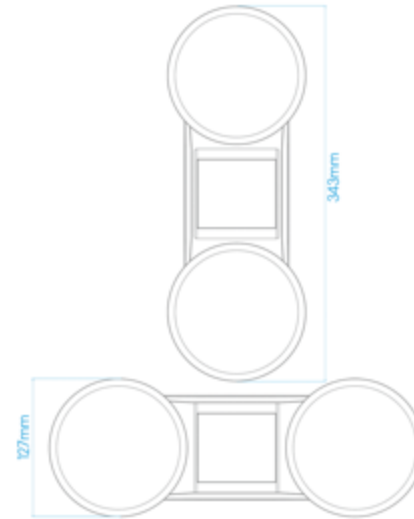

A'Diva

SPECIFICATIONS

Frequency Response:	
On wall	76Hz to 20Khz
On floor stand	95Hz to 20Khz
Sensitivity:	88 dB/w
Nominal Impedance:	8 Ohms
Power Handling:	
Full range	50 Watts
Crossover	100 Watts
Height on Floor Stand	37"
Driver:	3" full range
Crossover	None
Dimensions:	5" Sphere
Weight:	1.6kg
Cone Material:	Mical Polypropylene Compound
Enclosure Material:	Mild Steel
Warranty:	5 Years Parts and Labour

A'Diva SE

SPECIFICATIONS

Frequency Response:	
On wall	20Hz to 20Khz
On floor stand	100Hz to 20Khz
Sensitivity:	88 dB/w 2,8 X (1M)
Nominal Impedance:	4 Ohms
Power Handling:	
Full range	60 Watts
Crossover	125 Watts
Height on Floor Stand	94 cm
Driver:	3"wide-dispersion flat diaphragm
Crossover	None
Dimensions:	5" Sphere
Weight:	963 gr
Cone Material:	Aluminium Honeycomb Sandwich
Enclosure Material:	Mild Steel
Warranty:	5 Years Parts and Labour

Micro

Micro SE

A'Diva

A'Diva SE

SPECIFICATIONS

Droplet:

Micro 1175 gr

Mirco SE 1175 gr

A'Diva 1485 gr

A'Diva SE : 1485 gr

Strada2

SPECIFICATIONS

Frequency Response	68Hz to 20kHz +/- 3db (in room with boundary reinforcement, speakers within 1 foot of wall)
Sensitivity	90 dB/1 Watt/1 meter
Nominal Impedance	8 Ohms
Power Handling	150 Watts RMS unclipped music power. Minimum suggested power 10 Watts RMS.
Finishes	Brushed stainless steel spheres with a black frame.
Tweeter	Patented CDT3 (Cylindrical Diaphragm Transducer) sporting 180° horizontal dispersion from 6kHz to above 20kHz.
Woofers	Two 4" dynamic hyperbolic carbon fibre drivers optimised to integrate seamlessly with the CDT3 tweeter without the need for a crossover.
Crossovers	None
Enclosure Type	Sealed with Auxiliary Bass Cavity Supplementation and Patented S2 loading.
Dimensions	127mm (W) x 343mm (H) x 191mm (D)
Weight	5.2kg
Connections	5 way gold plated binding posts.
Enclosure Material	Powder coated cast aluminium chassis with brushed stainless steel spheres and powder coated stainless steel grilles.
Warranty	5 Years Parts and Labour