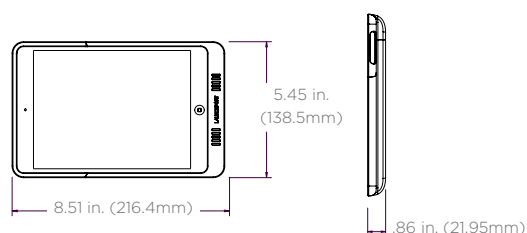

Dimensions

Weight: 0.6 lbs
 Height: 10.10"
 Width: 6.84"
 Depth: 0.84"
 Depth
 Off Wall: 1.06"

Power

- Input 15v 2 Amp
- Output 15v 2.4 Amp

SKU (Black)
#70300

SKU (White)
#70301

What's in the Box

- Sleeve
- Quick Start Guide

AP.3 | AP.4 Sleeve

Dimensions

Weight: 0.7 lbs
 Height: 10.08"
 Width: 7.45"
 Depth: 0.97"
 Depth
 Off Wall: 1.19"

Power

- Input 15v 2 Amp
- Output 15v 2.4 Amp

AP.3 MSRP

SKU (Black)
#70186

SKU (White)
#70187

What's in the Box

- Sleeve
- Quick Start Guide

AP.4 MSRP

SKU (Black)
#70181

SKU (White)
#70182

AM.2 Sleeve

Dimensions

Weight: 0.44 lbs
 Height: 8.51"
 Width: 5.45"
 Depth: 0.86"
 Depth
 Off Wall: 1.07"