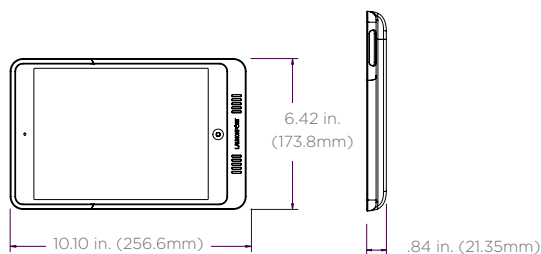

LaunchPort AP.3 Sleeve

SKU - #70186 (black)
SKU - #70187 (white)

LaunchPort AM.2 Sleeve

SKU - #70304 (black)
SKU - #70305 (white)

Learn more at iportproducts.com/LaunchPort

SLEEVE SPECIFICATIONS

AP.5 Sleeve

Dimensions

Weight: 0.6 lbs
 Height: 10.10"
 Width: 6.84"
 Depth: 0.84"
 Depth
 Off Wall: 1.06"

Power

- Input 15v 2 Amp
- Output 15v 2.4 Amp

SKU (Black)
#70300

SKU (White)
#70301

What's in the Box

- Sleeve
- Quick Start Guide

AP.3 | AP.4 Sleeve

Dimensions

Weight: 0.7 lbs
 Height: 10.08"
 Width: 7.45"
 Depth: 0.97"
 Depth
 Off Wall: 1.19"

Power

- Input 15v 2 Amp
- Output 15v 2.4 Amp

AP.3 MSRP

SKU (Black)
#70186

SKU (White)
#70187

What's in the Box

- Sleeve
- Quick Start Guide

AP.4 MSRP

SKU (Black)
#70181

SKU (White)
#70182

AM.2 Sleeve

Dimensions

Weight: 0.44 lbs
 Height: 8.51"
 Width: 5.45"
 Depth: 0.86"
 Depth
 Off Wall: 1.07"