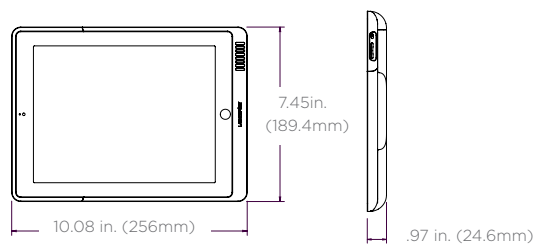

Dimensions

Weight: 0.6 lbs
 Height: 10.10"
 Width: 6.84"
 Depth: 0.84"
 Depth
 Off Wall: 1.06"

Power

- Input 15v 2 Amp
- Output 15v 2.4 Amp

SKU (Black)
#70300

SKU (White)
#70301

What's in the Box

- Sleeve
- Quick Start Guide

AP.3 | AP.4 Sleeve

Dimensions

Weight: 0.7 lbs
 Height: 10.08"
 Width: 7.45"
 Depth: 0.97"
 Depth
 Off Wall: 1.19"

Power

- Input 15v 2 Amp
- Output 15v 2.4 Amp

AP.3 MSRP

SKU (Black)
#70186

SKU (White)
#70187

What's in the Box

- Sleeve
- Quick Start Guide

AP.4 MSRP

SKU (Black)
#70181

SKU (White)
#70182

AM.2 Sleeve

Dimensions

Weight: 0.44 lbs
 Height: 8.51"
 Width: 5.45"
 Depth: 0.86"
 Depth
 Off Wall: 1.07"