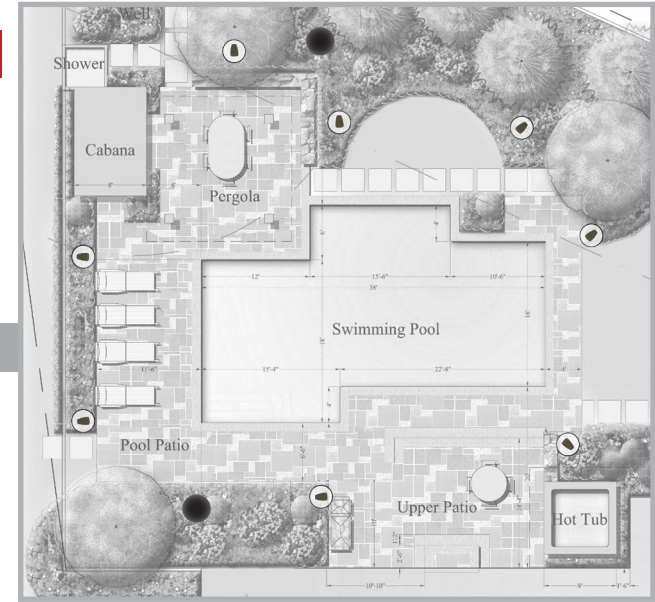

A complete sound system that brings music to life, the Episode® Landscape Series is the perfect addition to any outdoor space. Attractive speakers blend seamlessly into the environment, providing maximum performance and minimum visual interference, while an Episode® powered by Crown® amplifier and burial subwoofer add some serious power. Whether you're playing soft background tunes or rocking out for a party, this professional grade system will have you smiling the whole time you're listening.

« BACKGROUND MUSIC

For smaller yards that are looking for background music, the Episode 4" or 6" models can be placed in optimal listening areas throughout the landscape to offer superior sound exactly where it's needed.

ROCK THE BACKYARD »

For larger systems geared towards a full-musical experience, adding additional speakers powered by the optional underground burial subwoofer is the ideal system for bringing premium sound throughout the entire landscape, perfect for backyards that are designed to entertain.

««« KEY »»»

☐ = Landscape Speaker      ● = Burial Subwoofer

4" OR 6"

Episode® Landscape Series Speaker

Episode® powered by Crown® CDi1000 Landscape Series Amplifier

12" Episode® Landscape Series Burial Subwoofer