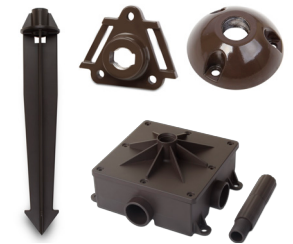

ROCK THE BACKYARD »

For larger systems geared towards a full-musical experience, adding additional speakers powered by the optional underground burial subwoofer is the ideal system for bringing premium sound throughout the entire landscape, perfect for backyards that are designed to entertain.

««« KEY »»»

☐ = Landscape Speaker      ● = Burial Subwoofer

4" OR 6"

Episode® Landscape Series Speaker

Episode® powered by Crown® CDi1000 Landscape Series Amplifier

12" Episode® Landscape Series Burial Subwoofer

Episode® Landscape Series Speaker Mounts

INSTALLED PRICE \$XXXX.XX