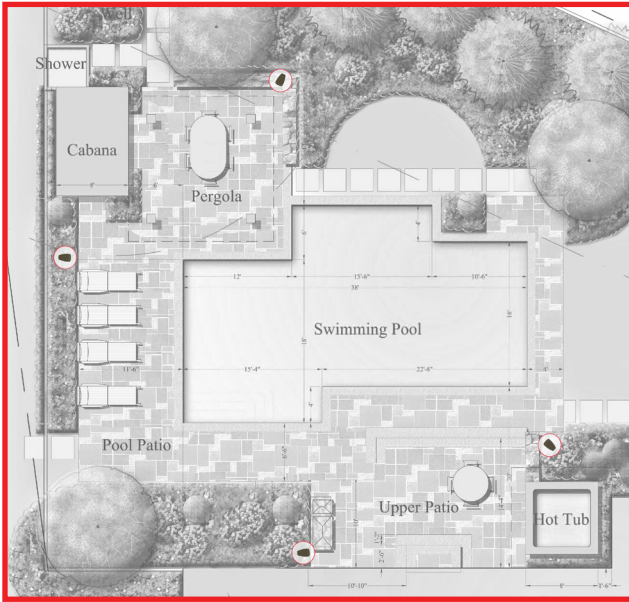

A complete sound system that brings music to life, the Episode® Landscape Series is the perfect addition to any outdoor space. Attractive speakers blend seamlessly into the environment, providing maximum performance and minimum visual interference, while an Episode® powered by Crown® amplifier and burial subwoofer add some serious power. Whether you're playing soft background tunes or rocking out for a party, this professional grade system will have you smiling the whole time you're listening.

« BACKGROUND MUSIC

For smaller yards that are looking for background music, the Episode 4" or 6" models can be placed in optimal listening areas throughout the landscape to offer superior sound exactly where it's needed.

ROCK THE BACKYARD »

For larger systems geared towards a full-musical experience, adding additional speakers powered by the optional underground burial subwoofer is the ideal system for bringing premium sound throughout the entire landscape, perfect for backyards that are designed to entertain.

««« KEY »»»

☐ = Landscape Speaker      ● = Burial Subwoofer

4" OR 6"

Episode® Landscape Series Speaker

Episode® powered by Crown® CDi1000 Landscape Series Amplifier

12" Episode® Landscape Series Burial Subwoofer