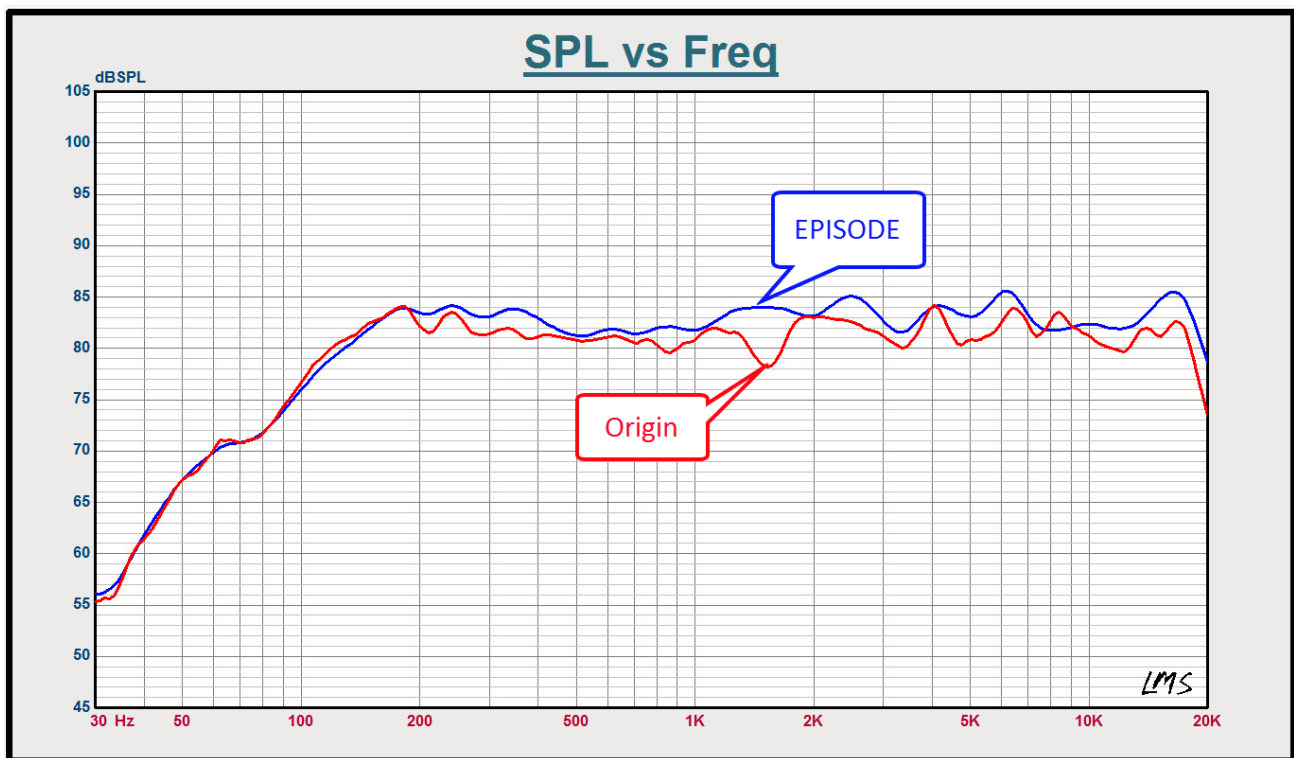

Competitive View

4.1 System Comparisons:

	Dealer	MSRP
Episode Terrain	\$650	\$1500
Origin	\$850	\$1700
Sonance	N/A	N/A

6.1 System Comparisons:

	Dealer	MSRP
Episode Terrain	\$800	\$1850
Origin	\$1050	\$2100
Sonance	N/A	N/A

8.1 System Comparisons:

	Dealer	MSRP
Episode Terrain	\$950	\$2200
Origin	\$1250	\$2500
Sonance	\$1250	\$2500

Competitive View

Subwoofer Band Reject Filter
12dB reduction at 400 Hz (Port resonance).

Competitive View

Subwoofer Performance Comparison vs Origin
1W/1M- Parallel inputs

Competitive View

Subwoofer Performance Comparison vs Sonance 1W/1M- Parallel inputs

— EPISODE TERRAIN —

Competitive View

Satellite Performance Comparison vs Origin
1W/1M