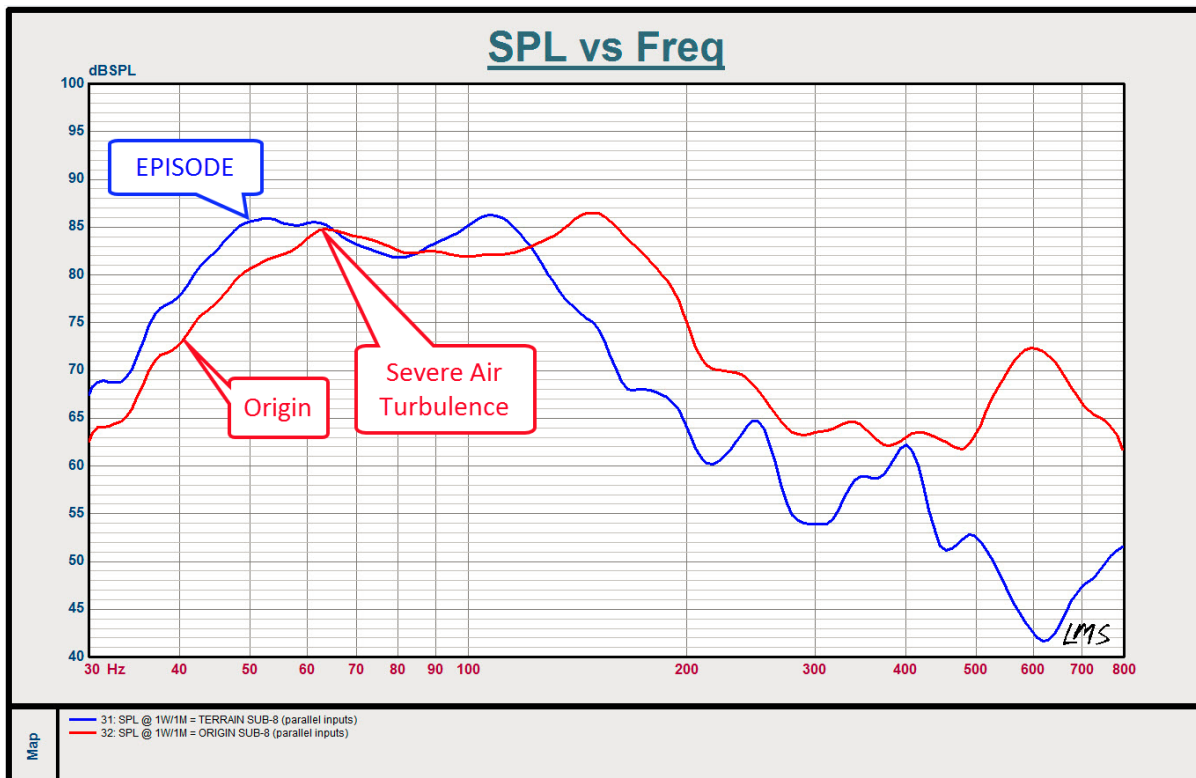

Competitive View

4.1 System Comparisons:

	Dealer	MSRP
Episode Terrain	\$650	\$1500
Origin	\$850	\$1700
Sonance	N/A	N/A

6.1 System Comparisons:

	Dealer	MSRP
Episode Terrain	\$800	\$1850
Origin	\$1050	\$2100
Sonance	N/A	N/A

8.1 System Comparisons:

	Dealer	MSRP
Episode Terrain	\$950	\$2200
Origin	\$1250	\$2500
Sonance	\$1250	\$2500

Competitive View

Subwoofer Band Reject Filter
12dB reduction at 400 Hz (Port resonance).

Competitive View

Subwoofer Performance Comparison vs Origin
1W/1M- Parallel inputs

Competitive View

Subwoofer Performance Comparison vs Sonance 1W/1M- Parallel inputs

— EPISODE TERRAIN —

Competitive View

Satellite Performance Comparison vs Origin
1W/1M