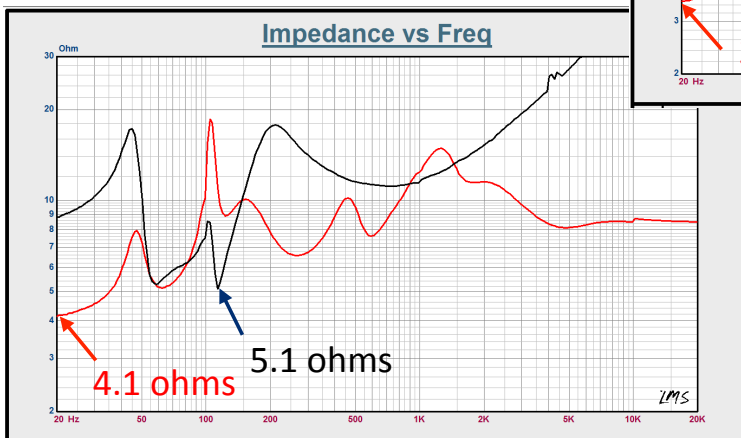

Competitive View

Satellite Performance Comparison vs Sonance *1W/1M*

Competitive View

Sub/Sat Performance Comparison vs Origin
1W/1M

Competitive View

Sub/Sat Performance Comparison vs Sonance 1W/1M

Competitive View

Performance Comparison vs Origin
System Impedances

RED=EPISODE
BLUE=Origin

Competitive View

Performance Comparison vs Sonance *System Impedances*

RED=EPISODE
Black=Sonance

Performance Comparison vs Sonance
System Impedances 2 x SATS + SUB

Performance Comparison vs Sonance
System Impedances 4 x SATS + SUB

Performance Comparison vs Sonance
System Impedances 3 x SATS + SUB