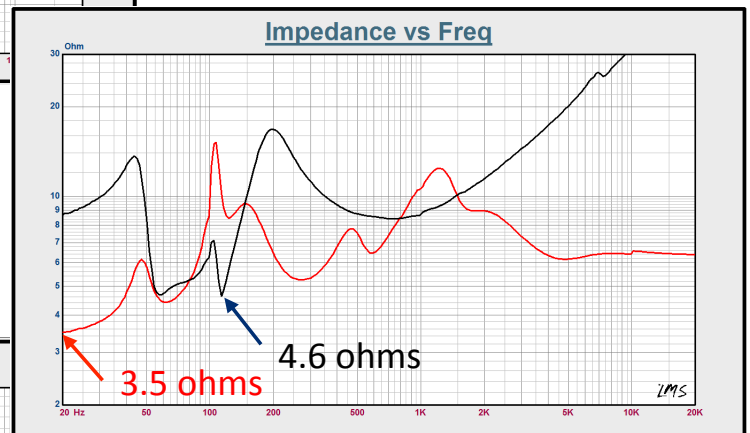

Competitive View

Satellite Performance Comparison vs Sonance *1W/1M*

Competitive View

Sub/Sat Performance Comparison vs Origin
1W/1M

Competitive View

Sub/Sat Performance Comparison vs Sonance 1W/1M

Competitive View

Performance Comparison vs Origin
System Impedances

RED=EPISODE
BLUE=Origin

Competitive View

Performance Comparison vs Sonance *System Impedances*

RED=EPISODE
Black=Sonance

Performance Comparison vs Sonance
System Impedances 2 x SATS + SUB

Performance Comparison vs Sonance
System Impedances 4 x SATS + SUB

Performance Comparison vs Sonance
System Impedances 3 x SATS + SUB