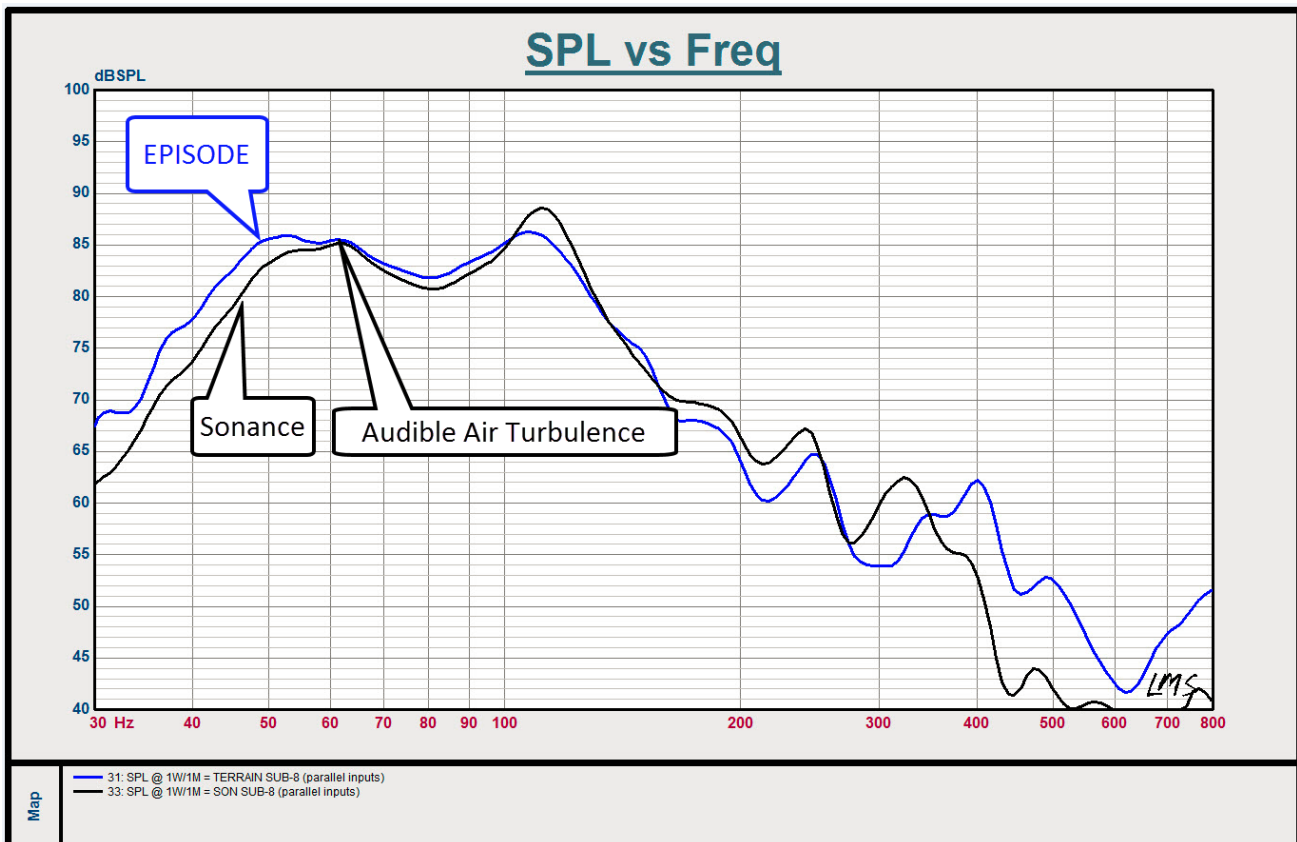

Competitive View

4.1 System Comparisons:

	Dealer	MSRP
Episode Terrain	\$650	\$1500
Origin	\$850	\$1700
Sonance	N/A	N/A

6.1 System Comparisons:

	Dealer	MSRP
Episode Terrain	\$800	\$1850
Origin	\$1050	\$2100
Sonance	N/A	N/A

8.1 System Comparisons:

	Dealer	MSRP
Episode Terrain	\$950	\$2200
Origin	\$1250	\$2500
Sonance	\$1250	\$2500

Competitive View

Subwoofer Band Reject Filter
12dB reduction at 400 Hz (Port resonance).

Competitive View

Subwoofer Performance Comparison vs Origin
1W/1M- Parallel inputs

Competitive View

Subwoofer Performance Comparison vs Sonance 1W/1M- Parallel inputs

— EPISODE TERRAIN —

Competitive View

Satellite Performance Comparison vs Origin
1W/1M

Performance Comparison vs Origin
System Impedances

RED=EPISODE
BLUE=Origin

Competitive View

Performance Comparison vs Sonance *System Impedances*

RED=EPISODE
Black=Sonance

Performance Comparison vs Sonance
System Impedances 2 x SATS + SUB