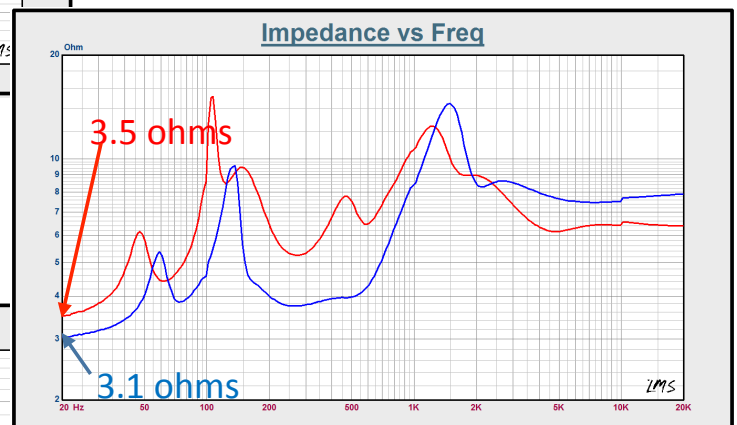

Subwoofer Performance Comparison vs Origin
1W/1M- Parallel inputs

Competitive View

Subwoofer Performance Comparison vs Sonance 1W/1M- Parallel inputs

— EPISODE TERRAIN —

Competitive View

Satellite Performance Comparison vs Origin
1W/1M

Competitive View

Satellite Performance Comparison vs Sonance *1W/1M*

Competitive View

Sub/Sat Performance Comparison vs Origin
1W/1M

Competitive View

Sub/Sat Performance Comparison vs Sonance 1W/1M

Competitive View

Performance Comparison vs Origin
System Impedances

RED=EPISODE
BLUE=Origin

Competitive View

Performance Comparison vs Sonance *System Impedances*

RED=EPISODE
Black=Sonance

Performance Comparison vs Sonance
System Impedances 2 x SATS + SUB