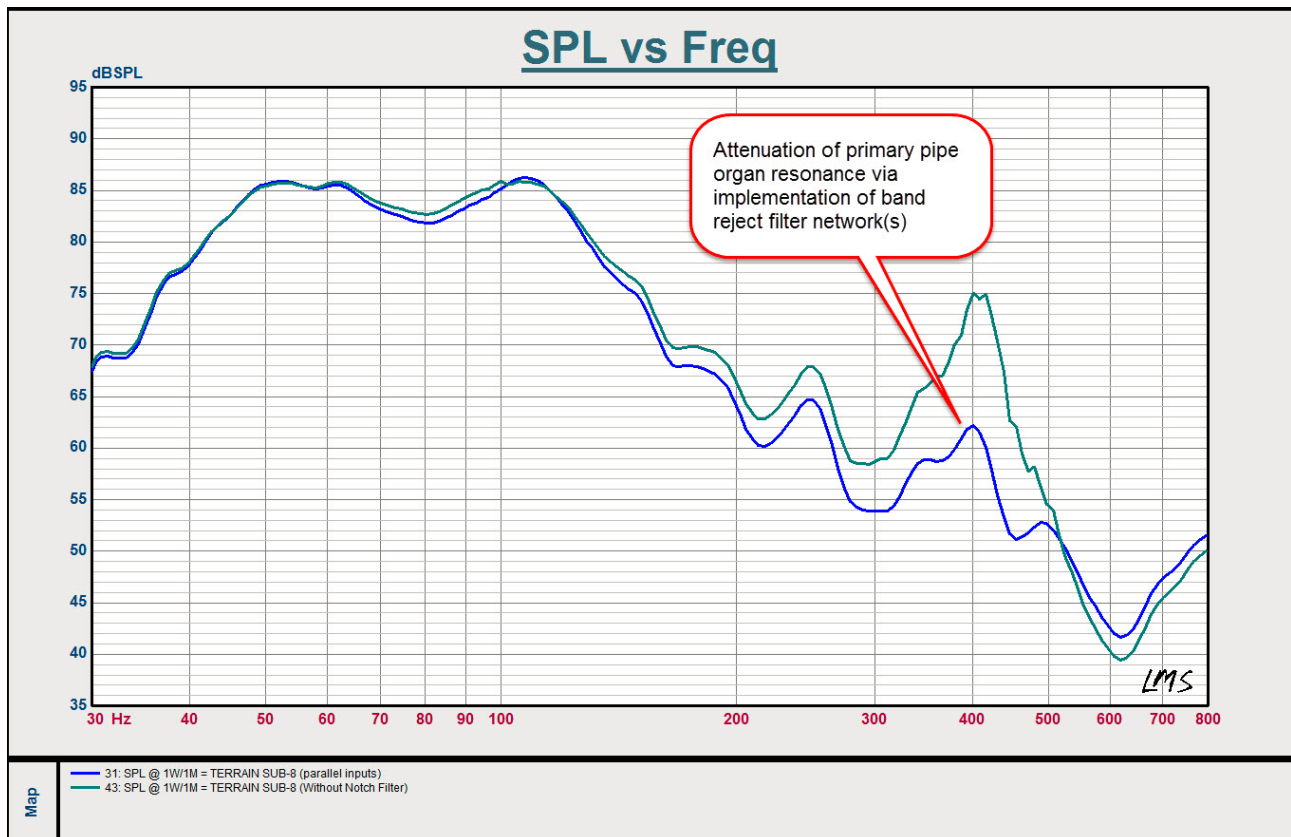

Competitive View

4.1 System Comparisons:

	Dealer	MSRP
Episode Terrain	\$650	\$1500
Origin	\$850	\$1700
Sonance	N/A	N/A

6.1 System Comparisons:

	Dealer	MSRP
Episode Terrain	\$800	\$1850
Origin	\$1050	\$2100
Sonance	N/A	N/A

8.1 System Comparisons:

	Dealer	MSRP
Episode Terrain	\$950	\$2200
Origin	\$1250	\$2500
Sonance	\$1250	\$2500

Competitive View

Subwoofer Band Reject Filter
12dB reduction at 400 Hz (Port resonance).

Competitive View

Subwoofer Performance Comparison vs Origin
1W/1M- Parallel inputs

Competitive View

Subwoofer Performance Comparison vs Sonance 1W/1M- Parallel inputs

— EPISODE TERRAIN —

Competitive View

Satellite Performance Comparison vs Origin
1W/1M

Performance Comparison vs Origin
System Impedances

RED=EPISODE
BLUE=Origin

Competitive View

Performance Comparison vs Sonance *System Impedances*

RED=EPISODE
Black=Sonance

Performance Comparison vs Sonance
System Impedances 2 x SATS + SUB