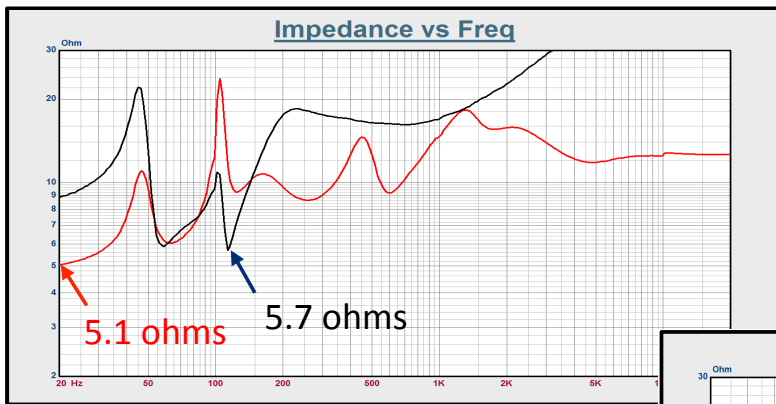

Competitive View

Satellite Performance Comparison vs Sonance *1W/1M*

Competitive View

Sub/Sat Performance Comparison vs Origin
1W/1M

Competitive View

Sub/Sat Performance Comparison vs Sonance 1W/1M

Competitive View

Performance Comparison vs Origin
System Impedances

RED=EPISODE
BLUE=Origin

Competitive View

Performance Comparison vs Sonance *System Impedances*

RED=EPISODE
Black=Sonance

Performance Comparison vs Sonance
System Impedances 2 x SATS + SUB

Performance Comparison vs Sonance
System Impedances 4 x SATS + SUB

Performance Comparison vs Sonance
System Impedances 3 x SATS + SUB