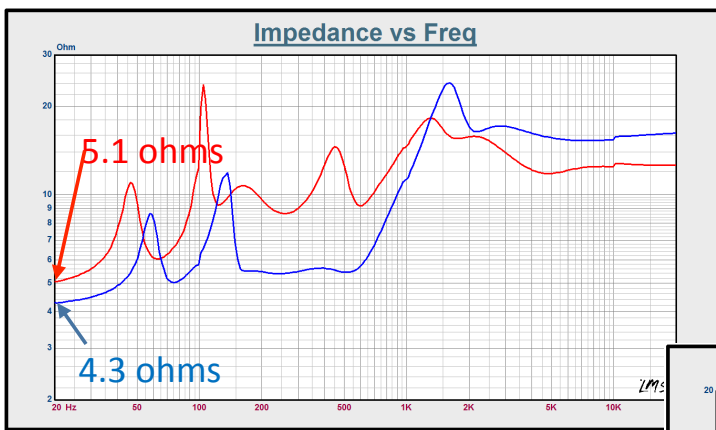

Competitive View

Satellite Performance Comparison vs Sonance *1W/1M*

Competitive View

Sub/Sat Performance Comparison vs Origin
1W/1M

Competitive View

Sub/Sat Performance Comparison vs Sonance 1W/1M

Competitive View

Performance Comparison vs Origin
System Impedances

RED=EPISODE
BLUE=Origin

Competitive View

Performance Comparison vs Sonance *System Impedances*

RED=EPISODE
Black=Sonance

Performance Comparison vs Sonance
System Impedances 2 x SATS + SUB