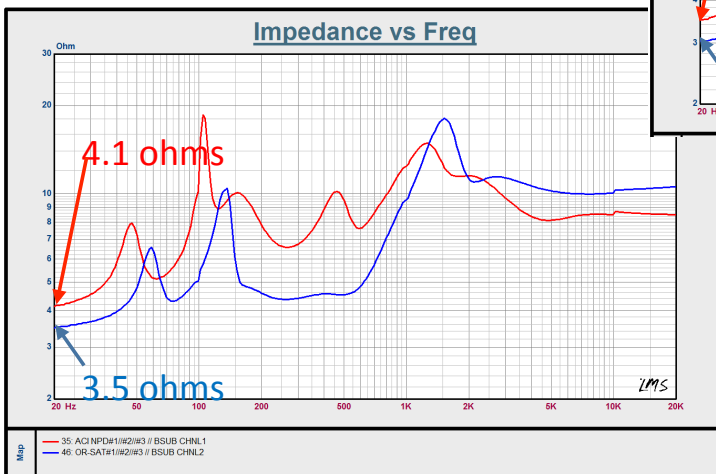

Subwoofer Performance Comparison vs Origin
1W/1M- Parallel inputs

Competitive View

Subwoofer Performance Comparison vs Sonance 1W/1M- Parallel inputs

— EPISODE TERRAIN —

Competitive View

Satellite Performance Comparison vs Origin
1W/1M

Competitive View

Satellite Performance Comparison vs Sonance *1W/1M*

Competitive View

Sub/Sat Performance Comparison vs Origin
1W/1M

Competitive View

Sub/Sat Performance Comparison vs Sonance 1W/1M

Competitive View

Performance Comparison vs Origin
System Impedances

RED=EPISODE
BLUE=Origin

Competitive View

Performance Comparison vs Sonance *System Impedances*

RED=EPISODE
Black=Sonance

Performance Comparison vs Sonance
System Impedances 2 x SATS + SUB