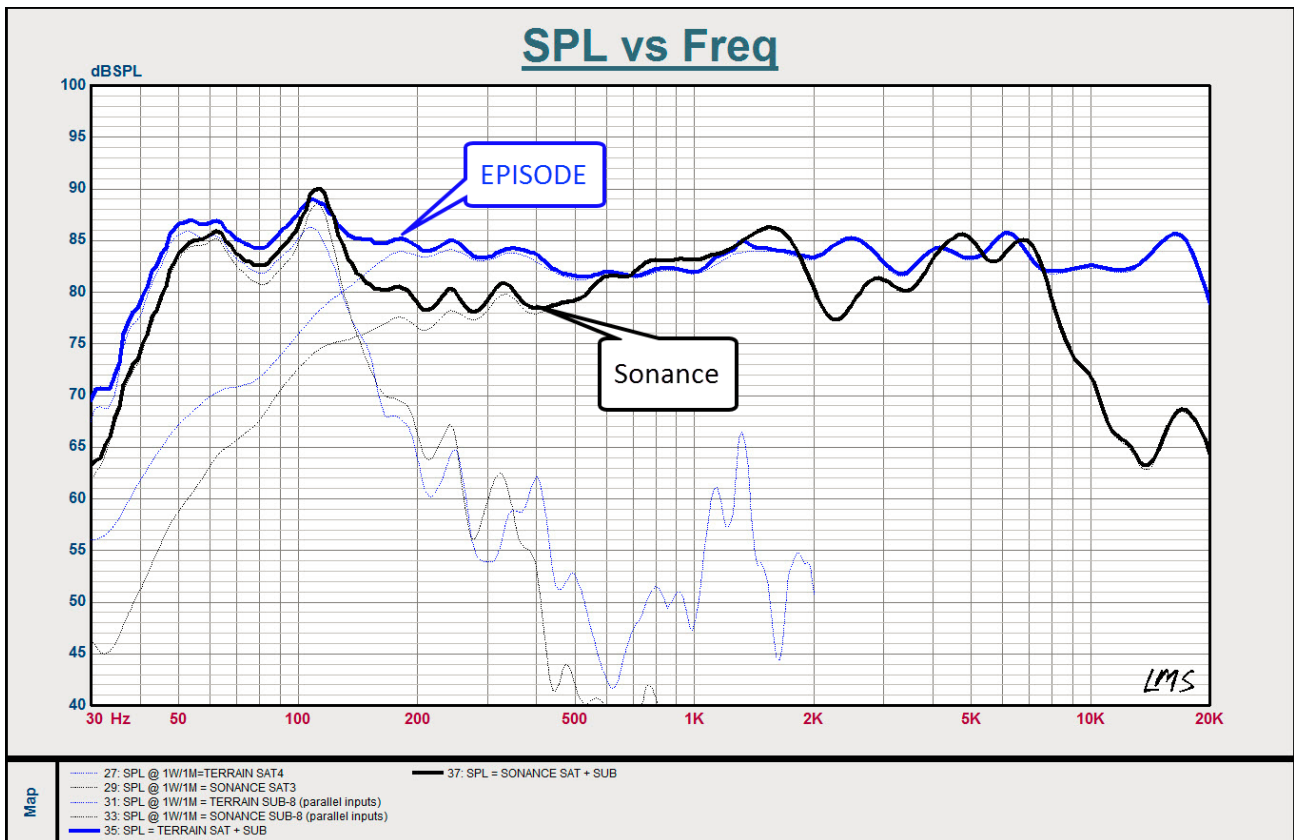

8.1 System Comparisons:

	Dealer	MSRP
Episode Terrain	\$950	\$2200
Origin	\$1250	\$2500
Sonance	\$1250	\$2500

Competitive View

Subwoofer Band Reject Filter
12dB reduction at 400 Hz (Port resonance).

Competitive View

Subwoofer Performance Comparison vs Origin
1W/1M- Parallel inputs

Competitive View

Subwoofer Performance Comparison vs Sonance 1W/1M- Parallel inputs

— EPISODE TERRAIN —

Competitive View

Satellite Performance Comparison vs Origin
1W/1M

Competitive View

Satellite Performance Comparison vs Sonance *1W/1M*

Competitive View

Sub/Sat Performance Comparison vs Origin
1W/1M

Competitive View

Sub/Sat Performance Comparison vs Sonance 1W/1M

Competitive View

Performance Comparison vs Origin
System Impedances

RED=EPISODE
BLUE=Origin

Competitive View

Performance Comparison vs Sonance *System Impedances*

RED=EPISODE
Black=Sonance

Performance Comparison vs Sonance
System Impedances 2 x SATS + SUB