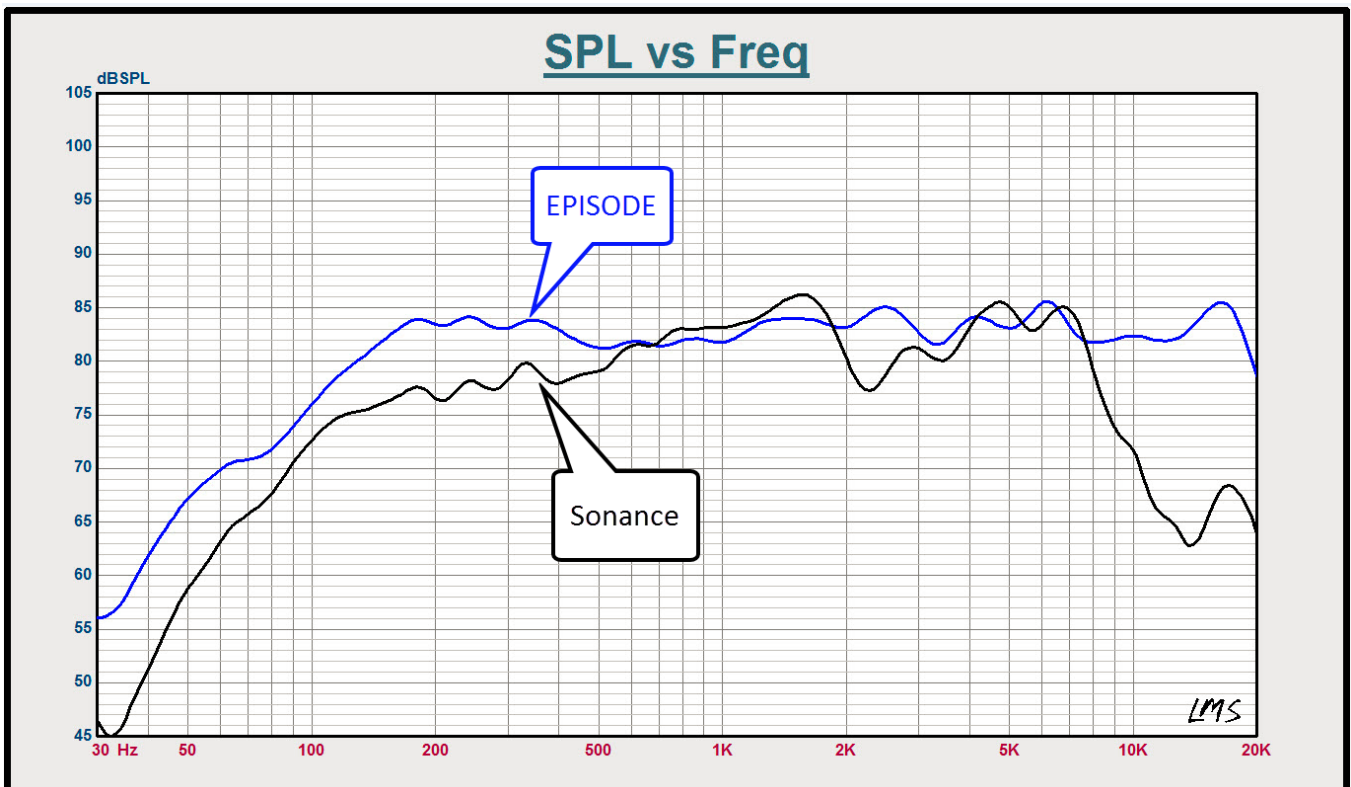

Competitive View

Satellite Performance Comparison vs Sonance *1W/1M*