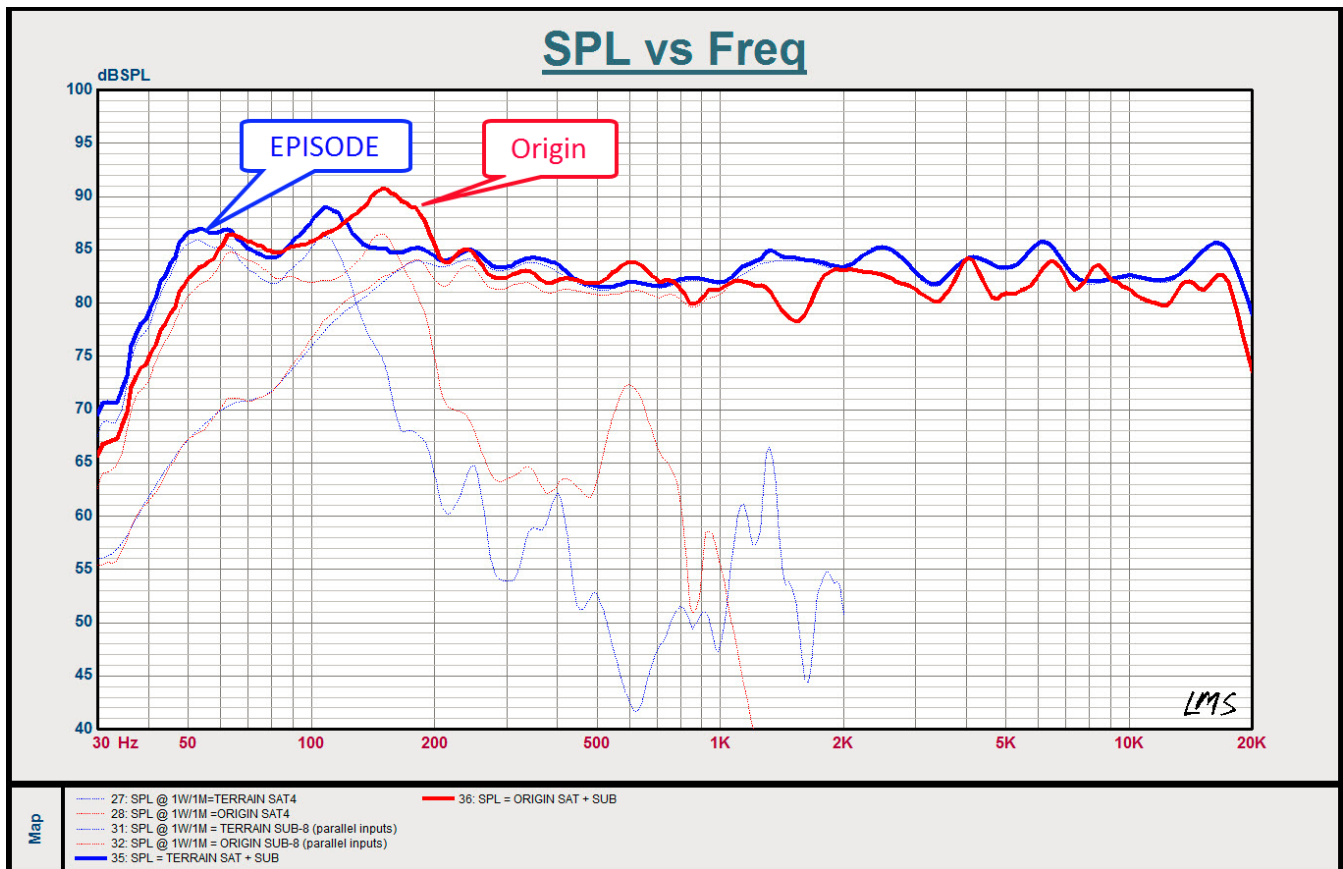

8.1 System Comparisons:

	Dealer	MSRP
Episode Terrain	\$950	\$2200
Origin	\$1250	\$2500
Sonance	\$1250	\$2500

Competitive View

Subwoofer Band Reject Filter
12dB reduction at 400 Hz (Port resonance).

Competitive View

Subwoofer Performance Comparison vs Origin
1W/1M- Parallel inputs

Competitive View

Subwoofer Performance Comparison vs Sonance 1W/1M- Parallel inputs

— EPISODE TERRAIN —

Competitive View

Satellite Performance Comparison vs Origin
1W/1M

Competitive View

Satellite Performance Comparison vs Sonance *1W/1M*

Competitive View

Sub/Sat Performance Comparison vs Origin
1W/1M

Competitive View

Sub/Sat Performance Comparison vs Sonance 1W/1M

Competitive View

Performance Comparison vs Origin
System Impedances

RED=EPISODE
BLUE=Origin

Competitive View

Performance Comparison vs Sonance *System Impedances*

RED=EPISODE
Black=Sonance

Performance Comparison vs Sonance
System Impedances 2 x SATS + SUB