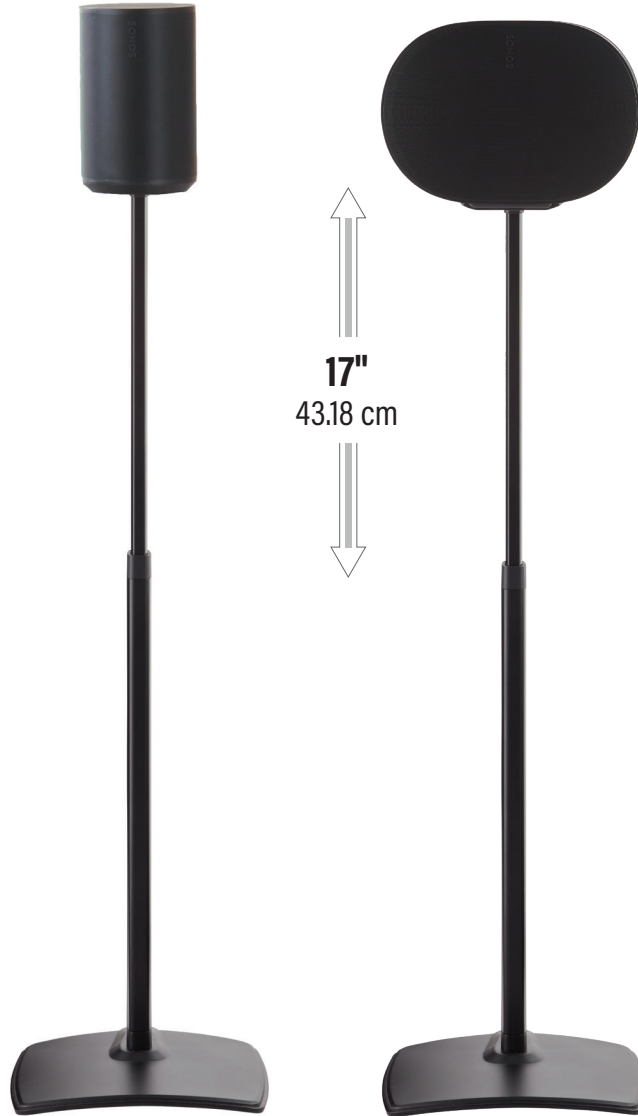

17"
43.18 cm

Model	Description	UPC	Product Dimensions (W x D x H-max)	Product Weight
WSSE1A1-B2 (Black) WSSE1A1-W2 (White)	Height-Adjustable Speaker Stand for Sonos Era 100™	793795538680 793795538697	10.90 in (276.9 mm) x 11.00 in (279.4 mm) x 25.74 in (653.8 mm) - 42.74 in (1085.6 mm)	13.53 Lbs. / 6.14 Kg
WSSE1A2-B2 (Black) WSSE1A2-W2 (White)	Height-Adjustable Speaker Stands for Sonos Era 100™ Pair	793795538703 793795538710	10.90 in (276.9 mm) x 11.00 in (279.4 mm) x 25.74 in (653.8 mm) - 42.74 in (1085.6 mm)	20.72 Lbs. / 9.40 Kg
WSSE3A1-B2 (Black) WSSE3A1-W2 (White)	Height-Adjustable Speaker Stand for Sonos Era 300™	793795538000 793795538017	10.90 in (276.9 mm) x 11.00 in (279.4 mm) x 25.79 in (655 mm) - 42.79 in (1086.8 mm)	13.53 Lbs. / 6.14 Kg
WSSE3A2-B2 (Black) WSSE3A2-W2 (White)	Height-Adjustable Speaker Stands for Sonos Era 300™ Pair	793795538024 793795538031	10.90 in (276.9 mm) x 11.00 in (279.4 mm) x 25.79 in (655 mm) - 42.79 in (1086.8 mm)	27.06 Lbs. / 12.27 Kg