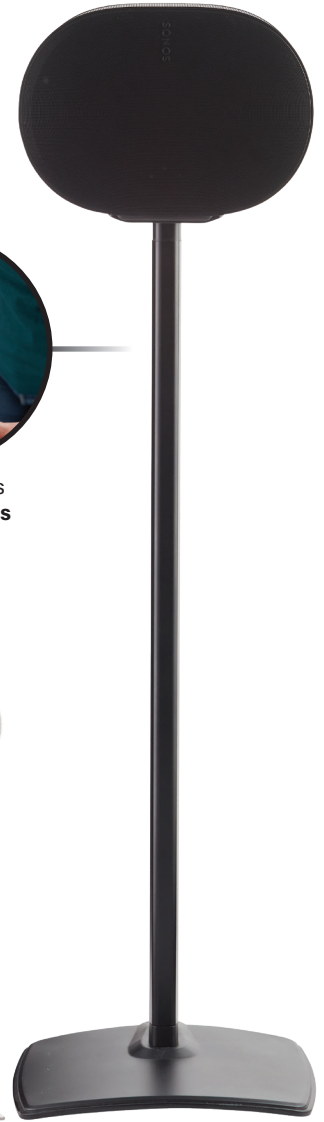

SANUS[®]
A brand of **legrand**

FIXED-HEIGHT SPEAKER STANDS

FOR SONOS ERA 100™ AND ERA 300™

The SANUS Fixed-Height Speaker Stands designed for the Sonos Era 100™ and Era 300™ offer the optimal listening height, cable management and sleek design. These stands are sure to deliver optimal audio performance regardless of your listening needs. Constructed of durable materials, that not only resists wear, but also perfectly complements the aesthetics of the Era 100™ and Era 300™ for a sleek, seamless look. Assemble easily in 15 minutes with a Phillips screwdriver, this sleek stand will help get you the perfect sound for your space.

SPEAKER STANDS
FOR **SONOS ERA 100™**

SPEAKER STANDS
FOR **SONOS ERA 300™**

SANUS[®]
A brand of **Legrand**

Integrated cable management

5
LIMITED WARRANTY
YR

All floor use
rubber feet and
carpet spikes included

Wire Channels
conceals cords

Also Available
in **White**

Easy 3 step assembly

Also Available
in **White**

Model	Description	UPC	Product Dimensions (W x D x H)	Product Weight
WSSE11-B2 (Black) WSSE11-W2 (White)	Speaker Stand for Sonos Era 100™	793795538642 793795538659	12.70 in (322.0 mm) x 10.00 in (254.0 mm) x 34.40 in (874.0 mm)	7.444 Lbs. / 3.377 Kg
WSSE12-B2 (Black) WSSE12-W2 (White)	Speaker Stands for Sonos Era 100™ - Pair	793795538666 793795538673	12.70 in (322.0 mm) x 10.00 in (254.0 mm) x 34.40 in (874.0 mm)	15.043 Lbs. / 6.823 Kg
WSSE31-B2 (Black) WSSE31-W2 (White)	Speaker Stand for Sonos Era 300™	793795538048 793795538055	10.90 in (276.9 mm) x 11.00 in (279.4 mm) x 32.31 in (820.7 mm)	11.12 Lbs. / 5.04 Kg
WSSE32-B2 (Black) WSSE32-W2 (White)	Speaker Stands for Sonos Era 300™ - Pair	793795538062 793795538079	10.90 in (276.9 mm) x 11.00 in (279.4 mm) x 32.31 in (820.7 mm)	22.24 Lbs. / 10.09 Kg