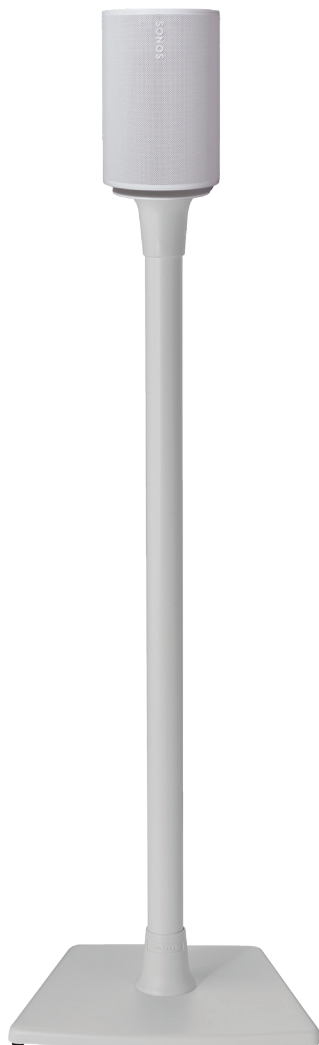

SANUS[®]
A brand of **legrand**

FIXED-HEIGHT SPEAKER STANDS

FOR SONOS ERA 100™ AND ERA 300™

The SANUS Fixed-Height Speaker Stands designed for the Sonos Era 100™ and Era 300™ offer the optimal listening height, cable management and sleek design. These stands are sure to deliver optimal audio performance regardless of your listening needs. Constructed of durable materials, that not only resists wear, but also perfectly complements the aesthetics of the Era 100™ and Era 300™ for a sleek, seamless look. Assemble easily in 15 minutes with a Phillips screwdriver, this sleek stand will help get you the perfect sound for your space.

SPEAKER STANDS
FOR **SONOS ERA 100™**

SPEAKER STANDS
FOR **SONOS ERA 300™**

SANUS[®]
A brand of **Legrand**

Integrated cable management

5
LIMITED WARRANTY
YR

All floor use
rubber feet and
carpet spikes included

Wire Channels
conceals cords

Also Available
in **White**

Easy 3 step assembly

Also Available
in **White**

Model	Description	UPC	Product Dimensions (W x D x H)	Product Weight
WSSE11-B2 (Black) WSSE11-W2 (White)	Speaker Stand for Sonos Era 100™	793795538642 793795538659	12.70 in (322.0 mm) x 10.00 in (254.0 mm) x 34.40 in (874.0 mm)	7.444 Lbs. / 3.377 Kg
WSSE12-B2 (Black) WSSE12-W2 (White)	Speaker Stands for Sonos Era 100™ - Pair	793795538666 793795538673	12.70 in (322.0 mm) x 10.00 in (254.0 mm) x 34.40 in (874.0 mm)	15.043 Lbs. / 6.823 Kg
WSSE31-B2 (Black) WSSE31-W2 (White)	Speaker Stand for Sonos Era 300™	793795538048 793795538055	10.90 in (276.9 mm) x 11.00 in (279.4 mm) x 32.31 in (820.7 mm)	11.12 Lbs. / 5.04 Kg
WSSE32-B2 (Black) WSSE32-W2 (White)	Speaker Stands for Sonos Era 300™ - Pair	793795538062 793795538079	10.90 in (276.9 mm) x 11.00 in (279.4 mm) x 32.31 in (820.7 mm)	22.24 Lbs. / 10.09 Kg