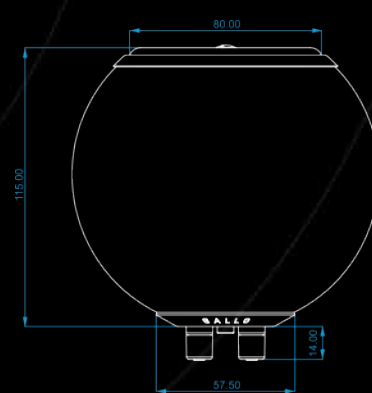

3" wide-dispersion flat diaphragm

Crossover

None

Dimensions

5" Sphere

Weight

963g

Available as a Droplet