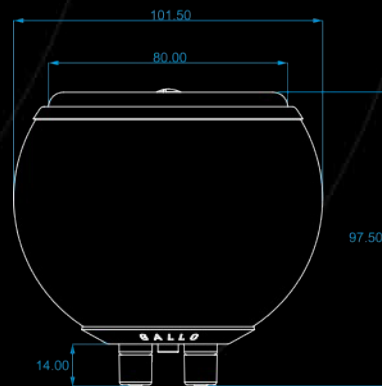

**GALLO
ACOUSTICS**

Speakers with a difference.

Micro Speaker

Frequency response	On wall, ceiling or floor stand 100Hz to 18Khz On Tabletop 120Hz to 18Khz
Sensitivity	89dB/w 2.8v (1m)
Nominal impedance	8 Ohms
Power handling	100 Watts
Height on floor stand	95.5 cm
Driver	3 "full range
Crossover	None
Dimensions	4" Sphere
Weight	795g

Available as a Droplet

Micro SE Speaker

Frequency response On wall, ceiling or floor stand 100Hz to 22Khz

On table top 120Hz to 22Khz

Sensitivity	85dB/w 2.83v (1m)
Nominal impedance	4 Ohms
Power handling	125 Watts
Height on floor stand	91.5 cm
Driver	3 " wide-dispersion flat diaphragm
Crossover	None
Dimensions	4" Sphere
Weight	737g

Available as a Droplet

A'Diva Speaker

Frequency response	On wall or ceiling 76Hz to 20Khz On floor stand 95Hz to 20Khz
Sensitivity	88dB/w 2.83v (1m)
Nominal impedance	8 Ohms
Power handling	50 Watts
Full range	100 Watts
Height on floor stand	97.7 cm
Driver	3 "full range
Crossover	None
Dimensions	5" Sphere
Weight	1.6kg

3" wide-dispersion flat diaphragm

Crossover

None

Dimensions

5" Sphere

Weight

963g

Available as a Droplet