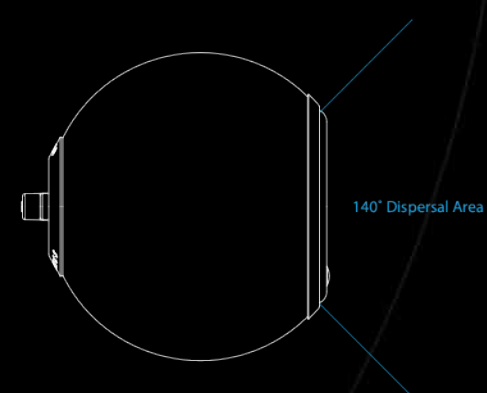

Available as a Droplet

Micro SE Speaker

Frequency response On wall, ceiling or floor stand 100Hz to 22Khz

On table top 120Hz to 22Khz

Sensitivity	85dB/w 2.83v (1m)
Nominal impedance	4 Ohms
Power handling	125 Watts
Height on floor stand	91.5 cm
Driver	3 " wide-dispersion flat diaphragm
Crossover	None
Dimensions	4" Sphere
Weight	737g

4 Ohms

Power handling

60 Watts

Full range

125 Watts

Height on floor stand

94 cm

Driver

3" wide-dispersion flat diaphragm

Crossover

None

Dimensions

5" Sphere

Weight

963g

Available as a Droplet