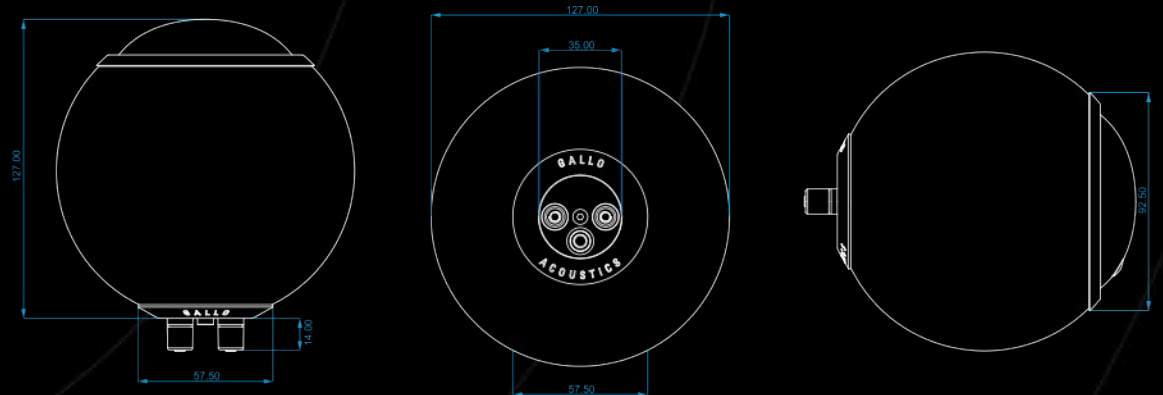

Available as a Droplet

Micro SE Speaker

Frequency response On wall, ceiling or floor stand 100Hz to 22Khz

On table top 120Hz to 22Khz

Sensitivity	85dB/w 2.83v (1m)
Nominal impedance	4 Ohms
Power handling	125 Watts
Height on floor stand	91.5 cm
Driver	3 " wide-dispersion flat diaphragm
Crossover	None
Dimensions	4" Sphere
Weight	737g

Available as a Droplet

A'Diva Speaker

Frequency response	On wall or ceiling 76Hz to 20Khz On floor stand 95Hz to 20Khz
Sensitivity	88dB/w 2.83v (1m)
Nominal impedance	8 Ohms
Power handling	50 Watts
Full range	100 Watts
Height on floor stand	97.7 cm
Driver	3 "full range
Crossover	None
Dimensions	5" Sphere
Weight	1.6kg