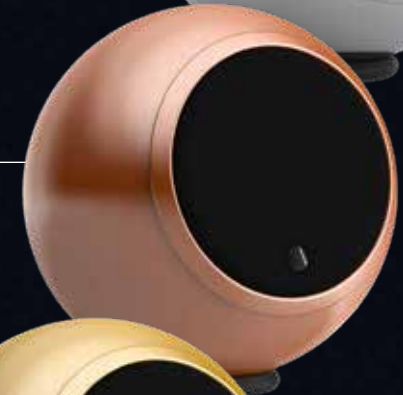

3" wide-dispersion flat diaphragm

Crossover

None

Dimensions

5" Sphere

Weight

963g

Available as a Droplet

Gold

Luxe Finishes

Stainless Steel

Aged Bronze

Luxe Chrome

Luxe Copper

Luxe Gold

Droplet Speaker