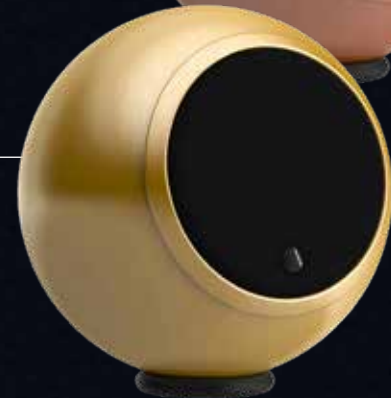

Gallo Colours

Satin Black

Matt White

Gloss Finishes

Race Red

Gloss Black

Sky Blue

Bronze

Creme

Urban Grey

Gloss White

Gold

Luxe Finishes

Stainless Steel

Aged Bronze

Luxe Chrome

Luxe Copper

Luxe Gold

Bespoke Colours

Pantone
Ultra Violet
18:3838

Farrow & Ball
Rectory Red
F&B No. 217

Dulux
Buckingham Gloss Green

Droplet Cables

Fully Customisable