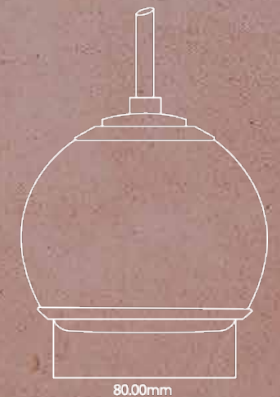

Droplet Speaker

Available models	A'Diva, A'Diva SE, Micro, Micro SE,
Audio specification	As per individual product pages
Cable length	2m
Ceiling rose	Black & White included as standard
Cable colours	Black (White on Satin White Variants)
Optional cable colours	8 further colours available on request

A'Diva

A'Diva SE

Micro

Micro SE