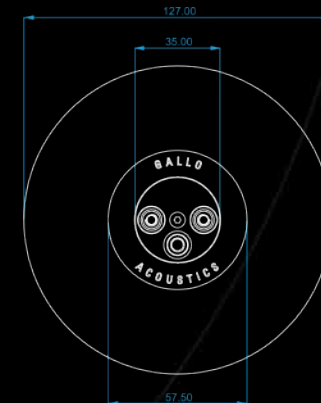

Available as a Droplet

Micro SE Speaker

Frequency response On wall, ceiling or floor stand 100Hz to 22Khz

On table top 120Hz to 22Khz

Sensitivity	85dB/w 2.83v (1m)
Nominal impedance	4 Ohms
Power handling	125 Watts
Height on floor stand	91.5 cm
Driver	3 " wide-dispersion flat diaphragm
Crossover	None
Dimensions	4" Sphere
Weight	737g

4 Ohms

Power handling

60 Watts

Full range

125 Watts

Height on floor stand

94 cm

Driver

3" wide-dispersion flat diaphragm

Crossover

None

Dimensions

5" Sphere

Weight

963g

Available as a Droplet