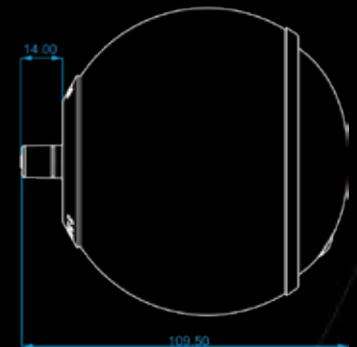

**GALLO
ACOUSTICS**

Speakers with a difference.

Micro Speaker

Frequency response	On wall, ceiling or floor stand 100Hz to 18Khz On Tabletop 120Hz to 18Khz
Sensitivity	89dB/w 2.8v (1m)
Nominal impedance	8 Ohms
Power handling	100 Watts
Height on floor stand	95.5 cm
Driver	3 "full range
Crossover	None
Dimensions	4" Sphere
Weight	795g

Available as a Droplet

Micro SE Speaker

Frequency response On wall, ceiling or floor stand 100Hz to 22Khz

On table top 120Hz to 22Khz

Sensitivity	85dB/w 2.83v (1m)
Nominal impedance	4 Ohms
Power handling	125 Watts
Height on floor stand	91.5 cm
Driver	3 " wide-dispersion flat diaphragm
Crossover	None
Dimensions	4" Sphere
Weight	737g

Available as a Droplet

A'Diva Speaker

Frequency response	On wall or ceiling 76Hz to 20Khz On floor stand 95Hz to 20Khz
Sensitivity	88dB/w 2.83v (1m)
Nominal impedance	8 Ohms
Power handling	50 Watts
Full range	100 Watts
Height on floor stand	97.7 cm
Driver	3 "full range
Crossover	None
Dimensions	5" Sphere
Weight	1.6kg

3" wide-dispersion flat diaphragm

Crossover

None

Dimensions

5" Sphere

Weight

963g

Available as a Droplet