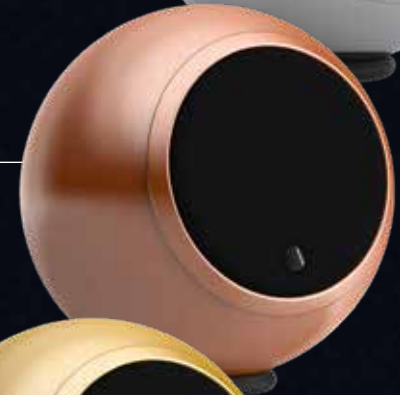

Luxe Finishes

Stainless Steel

Aged Bronze

Luxe Chrome

Luxe Copper

Luxe Gold