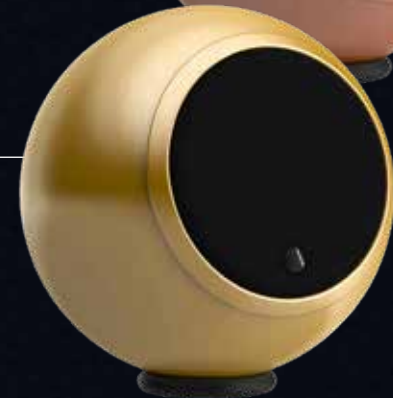

Available as a Droplet

Micro SE Speaker

Frequency response On wall, ceiling or floor stand 100Hz to 22Khz

On table top 120Hz to 22Khz

Sensitivity	85dB/w 2.83v (1m)
Nominal impedance	4 Ohms
Power handling	125 Watts
Height on floor stand	91.5 cm
Driver	3 " wide-dispersion flat diaphragm
Crossover	None
Dimensions	4" Sphere
Weight	737g

Available as a Droplet

A'Diva Speaker

Frequency response	On wall or ceiling 76Hz to 20Khz On floor stand 95Hz to 20Khz
Sensitivity	88dB/w 2.83v (1m)
Nominal impedance	8 Ohms
Power handling	50 Watts
Full range	100 Watts
Height on floor stand	97.7 cm
Driver	3 "full range
Crossover	None
Dimensions	5" Sphere
Weight	1.6kg

3" wide-dispersion flat diaphragm

Crossover

None

Dimensions

5" Sphere

Weight

963g

Available as a Droplet

Gold

Luxe Finishes

Stainless Steel

Aged Bronze

Luxe Chrome

Luxe Copper

Luxe Gold

Droplet Speaker