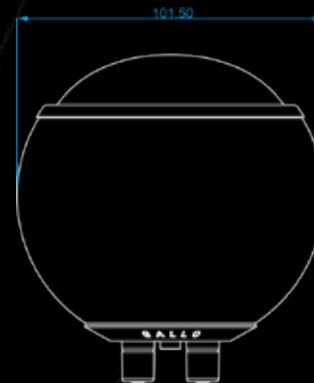

**GALLO
ACOUSTICS**

Speakers with a difference.

Micro Speaker

Frequency response	On wall, ceiling or floor stand 100Hz to 18Khz On Tabletop 120Hz to 18Khz
Sensitivity	89dB/w 2.8v (1m)
Nominal impedance	8 Ohms
Power handling	100 Watts
Height on floor stand	95.5 cm
Driver	3 "full range
Crossover	None
Dimensions	4" Sphere
Weight	795g

Available as a Droplet

Micro SE Speaker

Frequency response On wall, ceiling or floor stand 100Hz to 22Khz

On table top 120Hz to 22Khz

Sensitivity	85dB/w 2.83v (1m)
Nominal impedance	4 Ohms
Power handling	125 Watts
Height on floor stand	91.5 cm
Driver	3 " wide-dispersion flat diaphragm
Crossover	None
Dimensions	4" Sphere
Weight	737g

Available as a Droplet

A'Diva Speaker

Frequency response	On wall or ceiling 76Hz to 20Khz On floor stand 95Hz to 20Khz
Sensitivity	88dB/w 2.83v (1m)
Nominal impedance	8 Ohms
Power handling	50 Watts
Full range	100 Watts
Height on floor stand	97.7 cm
Driver	3 "full range
Crossover	None
Dimensions	5" Sphere
Weight	1.6kg

3" wide-dispersion flat diaphragm

Crossover

None

Dimensions

5" Sphere

Weight

963g

Available as a Droplet