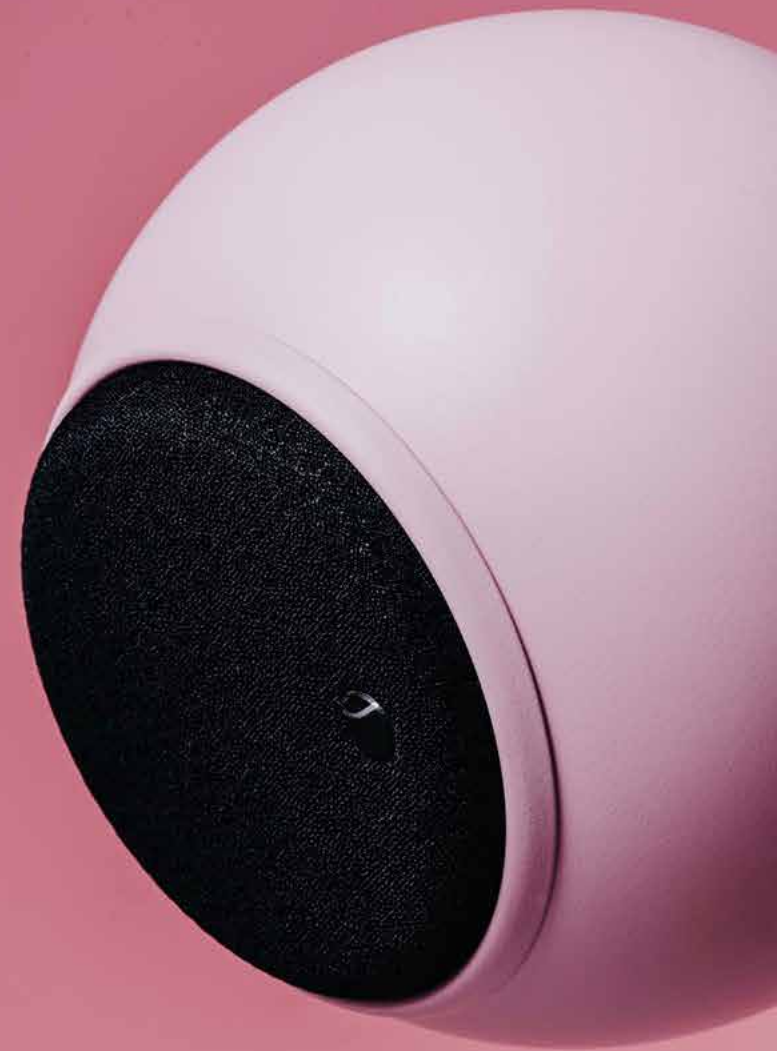

**GALLO
ACOUSTICS**

Speakers with a difference.

Micro Speaker

Frequency response	On wall, ceiling or floor stand 100Hz to 18Khz On Tabletop 120Hz to 18Khz
Sensitivity	89dB/w 2.8v (1m)
Nominal impedance	8 Ohms
Power handling	100 Watts
Height on floor stand	95.5 cm
Driver	3 "full range
Crossover	None
Dimensions	4" Sphere
Weight	795g

Available as a Droplet

Micro SE Speaker

Frequency response On wall, ceiling or floor stand 100Hz to 22Khz

On table top 120Hz to 22Khz

Sensitivity	85dB/w 2.83v (1m)
Nominal impedance	4 Ohms
Power handling	125 Watts
Height on floor stand	91.5 cm
Driver	3 " wide-dispersion flat diaphragm
Crossover	None
Dimensions	4" Sphere
Weight	737g

Available as a Droplet

A'Diva Speaker

Frequency response	On wall or ceiling 76Hz to 20Khz On floor stand 95Hz to 20Khz
Sensitivity	88dB/w 2.83v (1m)
Nominal impedance	8 Ohms
Power handling	50 Watts
Full range	100 Watts
Height on floor stand	97.7 cm
Driver	3 "full range
Crossover	None
Dimensions	5" Sphere
Weight	1.6kg

Available as a Droplet

A'Diva SE Speaker

Frequency response

On wall or ceiling 80Hz to 22Khz

On floor stand 100Hz to 22Khz

Sensitivity

88dB/w 2.8v (1m)

Nominal impedance