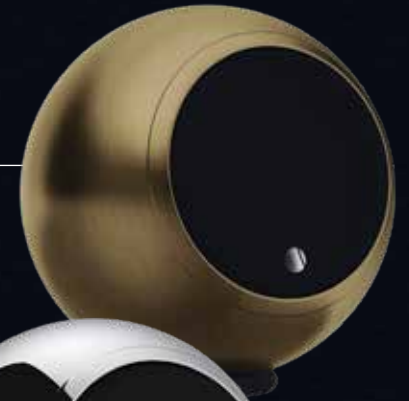

Aged Bronze

Luxe Chrome