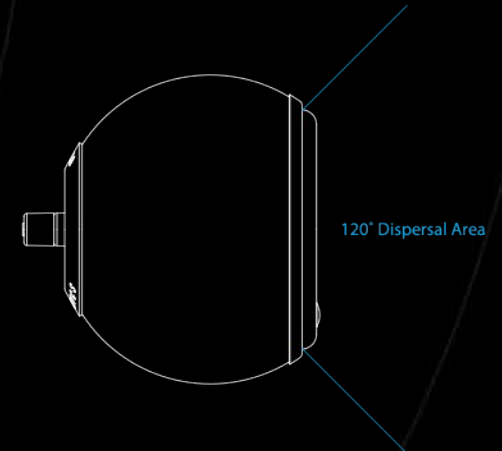

**GALLO
ACOUSTICS**

Speakers with a difference.

Micro Speaker

Frequency response	On wall, ceiling or floor stand 100Hz to 18Khz On Tabletop 120Hz to 18Khz
Sensitivity	89dB/w 2.8v (1m)
Nominal impedance	8 Ohms
Power handling	100 Watts
Height on floor stand	95.5 cm
Driver	3 "full range
Crossover	None
Dimensions	4" Sphere
Weight	795g

Available as a Droplet

Micro SE Speaker

Frequency response On wall, ceiling or floor stand 100Hz to 22Khz

On table top 120Hz to 22Khz

Sensitivity	85dB/w 2.83v (1m)
Nominal impedance	4 Ohms
Power handling	125 Watts
Height on floor stand	91.5 cm
Driver	3 " wide-dispersion flat diaphragm
Crossover	None
Dimensions	4" Sphere
Weight	737g

Available as a Droplet

A'Diva Speaker

Frequency response	On wall or ceiling 76Hz to 20Khz On floor stand 95Hz to 20Khz
Sensitivity	88dB/w 2.83v (1m)
Nominal impedance	8 Ohms
Power handling	50 Watts
Full range	100 Watts
Height on floor stand	97.7 cm
Driver	3 "full range
Crossover	None
Dimensions	5" Sphere
Weight	1.6kg

3" wide-dispersion flat diaphragm

Crossover

None

Dimensions

5" Sphere

Weight

963g

Available as a Droplet