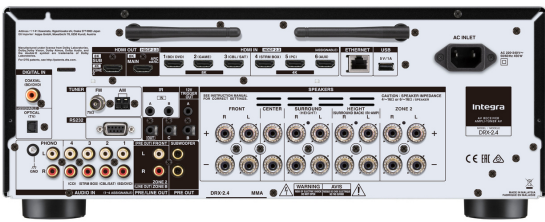

A/V RECEIVERS

DRX-2.4

7.2 Channel Network A/V Receiver
135 watts per channel